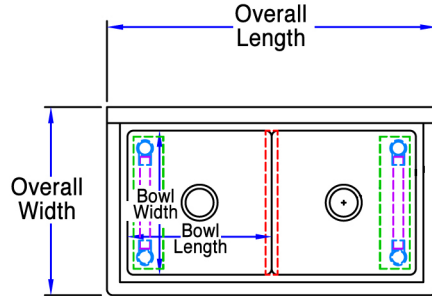

Two Compartment - No Drainboards

Stainless Steel Compartment Sinks

PRODUCT DATA SHEET

BK RESOURCES