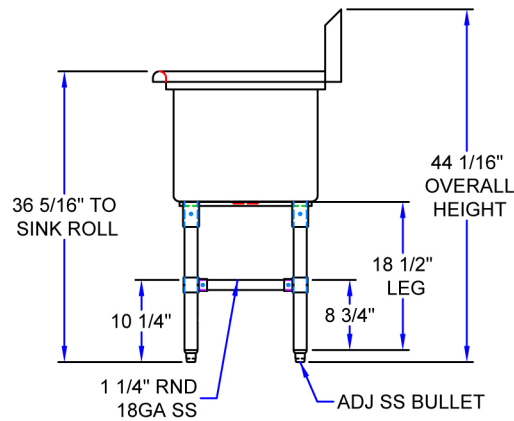

Two Compartment - No Drainboards

Stainless Steel Compartment Sinks

PRODUCT DATA SHEET

BK RESOURCES