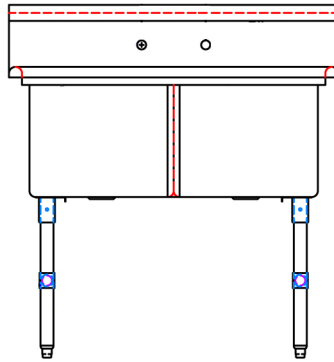

Two Compartment - No Drainboards

Stainless Steel Compartment Sinks

PRODUCT DATA SHEET

BK RESOURCES