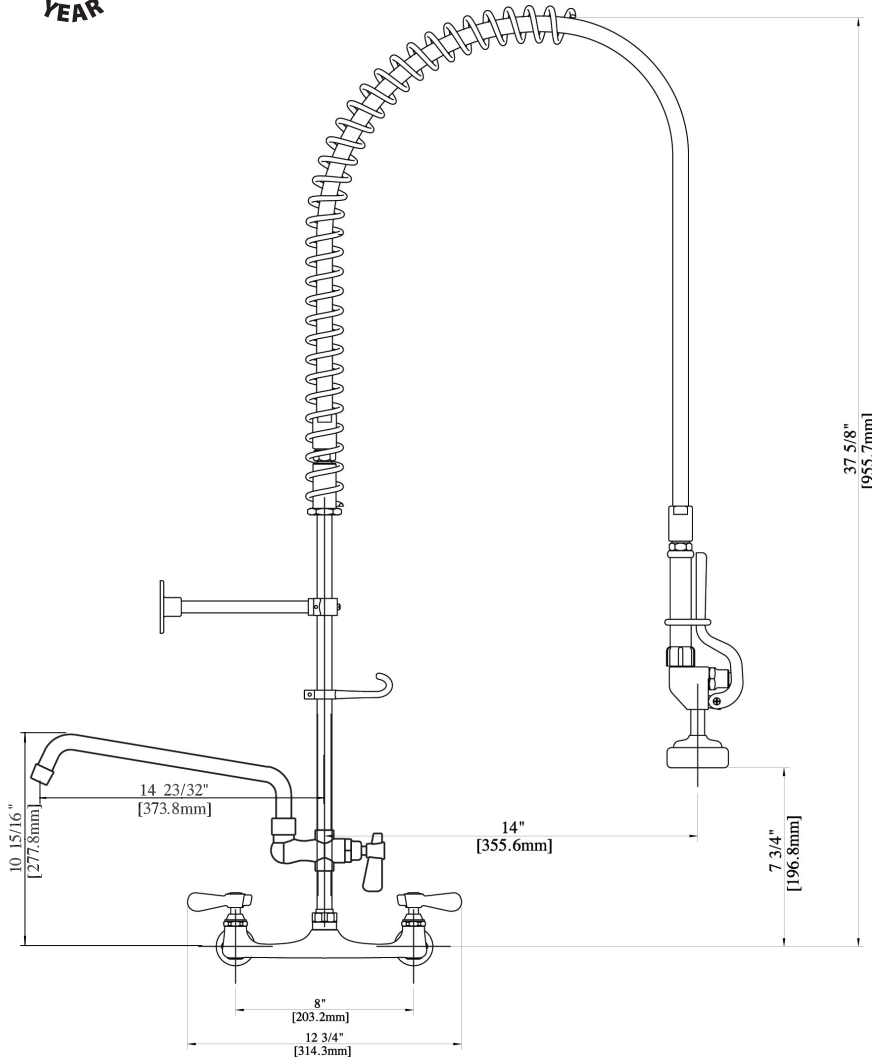

# 8" Value Splash Mount Pre-Rinse

Model: BKF-VSMPR-WB-AF12-G, Lead Free

PRODUCT SPECIFICATION SHEET

### Product Specifications:

- Triple-Ply Hose Rated to 300 PSI
- 12" Wall Bracket
- 1/4 Turn Ceramic Cartridges
- Color Coded Hot & Cold Indicators
- 1/2" Female Inlets
- Add-A-Faucet with 12" Swing Spout

# 8" Value Splash Mount Pre-Rinse

Model: BKF-VSMR-WB-AF12-G, Lead Free

For detailed part descriptions, see BKF-8W-G specification sheet.

For detailed part descriptions, see BKF-AF-G specification sheet.

## Exploded Parts Detail:

Diagram #	Quantity	Part Number	Description
2	1	BK-PR-SPRING	Hose Spring
3	1	BK-PR-SPR	Hose Retainer
4	1	BK-PR-18RP-G	Riser Bar
7	1	BK-PR-SHR	Spray Valve Retainer
8	1	BKH-44	Spray Hose
9	1	BK-PR-SHR	Spray Valve Handle Retainer
10	1	BK-PR-WB	Wall Bracket Base
11	1	BK-PR-WB	Wall Bracket Rod
12	1	BK-PR-WB	Wall Bracket Clamp
16	1	BKF-8W-XX-G	8" Splash Mount Faucet
17	1	BKF-AF-12-G	Add-A-Faucet w/ 12" Swing Spout