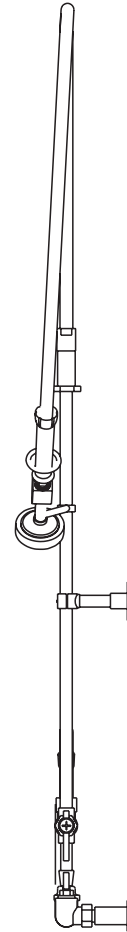

Use your smart phone to scan the above QR code to visit our website: www.bk-resources.com

# 8" Value Splash Mount Pre-Rinse

Model: BKF-VSMPR-WB-AF12-G, Lead Free

PRODUCT SPECIFICATION SHEET

### Product Specifications:

- Triple-Ply Hose Rated to 300 PSI
- 12" Wall Bracket
- 1/4 Turn Ceramic Cartridges
- Color Coded Hot & Cold Indicators
- 1/2" Female Inlets
- Add-A-Faucet with 12" Swing Spout

## Exploded Parts Detail:

Diagram #	Quantity	Part Number	Description
2	1	BK-PR-SPRING	Hose Spring
3	1	BK-PR-SPR	Hose Retainer
4	1	BK-PR-18RP-G	Riser Bar
7	1	BK-PR-SHR	Spray Valve Retainer
8	1	BKH-44	Spray Hose
9	1	BK-PR-SHR	Spray Valve Handle Retainer
10	1	BK-PR-WB	Wall Bracket Base
11	1	BK-PR-WB	Wall Bracket Rod
12	1	BK-PR-WB	Wall Bracket Clamp
16	1	BKF-8W-XX-G	8" Splash Mount Faucet
17	1	BKF-AF-12-G	Add-A-Faucet w/ 12" Swing Spout