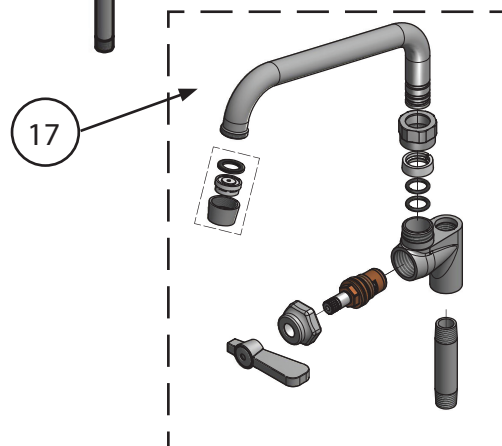

### Product Specifications:

- Triple-Ply Hose Rated to 300 PSI
- 12" Wall Bracket
- 1/4 Turn Ceramic Cartridges
- Color Coded Hot & Cold Indicators
- 1/2" Female Inlets
- Add-A-Faucet with 12" Swing Spout

# 8" Value Splash Mount Pre-Rinse

Model: BKF-VSMR-WB-AF12-G, Lead Free

For detailed part descriptions, see BKF-8W-G specification sheet.

For detailed part descriptions, see BKF-AF-G specification sheet.

## Exploded Parts Detail:

Diagram #	Quantity	Part Number	Description
2	1	BK-PR-SPRING	Hose Spring
3	1	BK-PR-SPR	Hose Retainer
4	1	BK-PR-18RP-G	Riser Bar
7	1	BK-PR-SHR	Spray Valve Retainer
8	1	BKH-44	Spray Hose
9	1	BK-PR-SHR	Spray Valve Handle Retainer
10	1	BK-PR-WB	Wall Bracket Base
11	1	BK-PR-WB	Wall Bracket Rod
12	1	BK-PR-WB	Wall Bracket Clamp
16	1	BKF-8W-XX-G	8" Splash Mount Faucet
17	1	BKF-AF-12-G	Add-A-Faucet w/ 12" Swing Spout