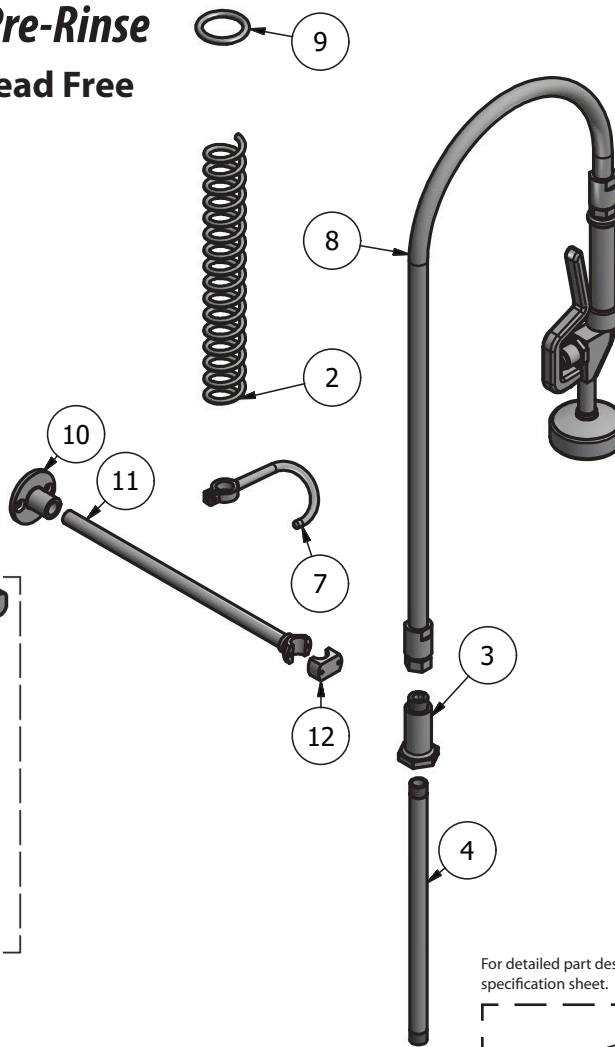

# 8" Value Splash Mount Pre-Rinse

Model: BKF-VSMPR-WB-AF12-G, Lead Free

PRODUCT SPECIFICATION SHEET

### Product Specifications:

- Triple-Ply Hose Rated to 300 PSI
- 12" Wall Bracket
- 1/4 Turn Ceramic Cartridges
- Color Coded Hot & Cold Indicators
- 1/2" Female Inlets
- Add-A-Faucet with 12" Swing Spout

# 8" Value Splash Mount Pre-Rinse

Model: BKF-VSMR-WB-AF12-G, Lead Free

For detailed part descriptions, see BKF-8W-G specification sheet.

For detailed part descriptions, see BKF-AF-G specification sheet.

## Exploded Parts Detail:

Diagram #	Quantity	Part Number	Description
2	1	BK-PR-SPRING	Hose Spring
3	1	BK-PR-SPR	Hose Retainer
4	1	BK-PR-18RP-G	Riser Bar
7	1	BK-PR-SHR	Spray Valve Retainer
8	1	BKH-44	Spray Hose
9	1	BK-PR-SHR	Spray Valve Handle Retainer
10	1	BK-PR-WB	Wall Bracket Base
11	1	BK-PR-WB	Wall Bracket Rod
12	1	BK-PR-WB	Wall Bracket Clamp
16	1	BKF-8W-XX-G	8" Splash Mount Faucet
17	1	BKF-AF-12-G	Add-A-Faucet w/ 12" Swing Spout