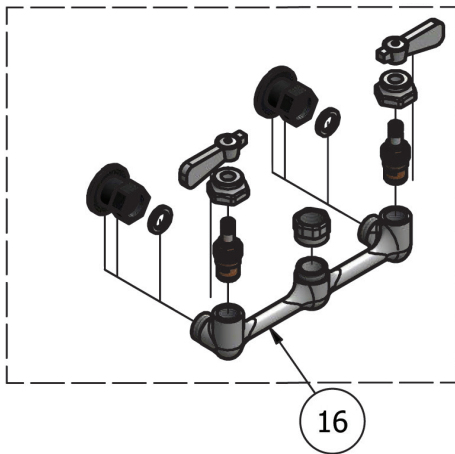

# 8" Value Splash Mount Pre-Rinse

Model: BKF-VSMPR-WB-AF12-G, Lead Free

PRODUCT SPECIFICATION SHEET

### Product Specifications:

- Triple-Ply Hose Rated to 300 PSI
- 12" Wall Bracket
- 1/4 Turn Ceramic Cartridges
- Color Coded Hot & Cold Indicators
- 1/2" Female Inlets
- Add-A-Faucet with 12" Swing Spout

# 8" Value Splash Mount Pre-Rinse

Model: BKF-VSMR-WB-AF12-G, Lead Free

For detailed part descriptions, see BKF-8W-G specification sheet.

For detailed part descriptions, see BKF-AF-G specification sheet.

## Exploded Parts Detail:

Diagram #	Quantity	Part Number	Description
2	1	BK-PR-SPRING	Hose Spring
3	1	BK-PR-SPR	Hose Retainer
4	1	BK-PR-18RP-G	Riser Bar
7	1	BK-PR-SHR	Spray Valve Retainer
8	1	BKH-44	Spray Hose
9	1	BK-PR-SHR	Spray Valve Handle Retainer
10	1	BK-PR-WB	Wall Bracket Base
11	1	BK-PR-WB	Wall Bracket Rod
12	1	BK-PR-WB	Wall Bracket Clamp
16	1	BKF-8W-XX-G	8" Splash Mount Faucet
17	1	BKF-AF-12-G	Add-A-Faucet w/ 12" Swing Spout