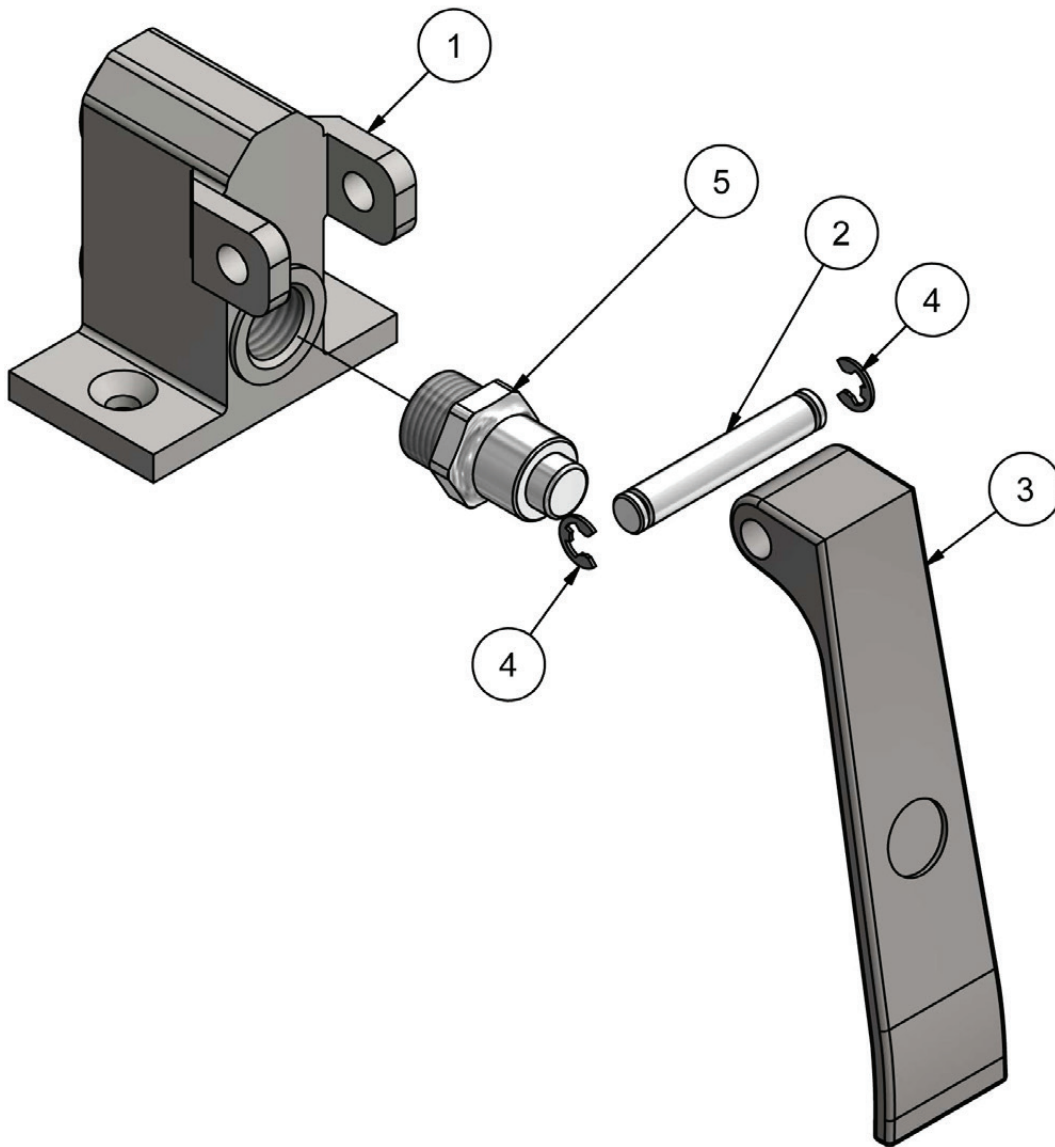

Use your smart phone to scan the above QR code to visit our website: www.bk-resources.com

Single Pedal Knee Valve

Model: BKSPKV-G, Lead Free

Product Specifications:

- Cast Body
- Chrome Plated Pedals

Certifications:

PRODUCT SPECIFICATION SHEET

RESOURCES

Single Pedal Knee Valve

Model: BKSPKV-G, Lead Free

Exploded Parts Detail:

Diagram #	Quantity	Part Number	Description
1	1	BKSPKV-G	Valve Body
2	1	BKSPKV-PIN	Pin
3	1	BKKV-HP/CP	Lever
4	2	BKKV-ECLIP	E-Clip
5	1	BKKV-010XST-G	Cartridge

Use your smart phone to scan the above QR code to visit our website: www.bk-resources.com

Splash Mount Spout Base

Model: BKF-WMB-G, Lead Free

Product Specifications:

- 1/2" NPS Threading
- Chrome Plated
- 90° Elbow

Certifications:

PRODUCT SPECIFICATION SHEET

RESOURCES

Splash Mount Spout Base

Model: BKF-WMB-G, Lead Free

Exploded Parts Detail:

Diagram #	Quantity	Part Number	Description
1	1	BKF-WMB-XX-G	Spout Base
2	1	BKF-WMB-ELBOW	Elbow
3	2	BKF-WMB-MN	Nut
4	2	BKF-WMB-W	Washer
5	2	BKF-SPT-XX	Spout
6	2	BKF-O-RING	O-Ring
7	1	BKF-AER	Aerator
8	1	BKF-SPF-S	Spacer
9	1	BKF-SPT-AER	Aerator