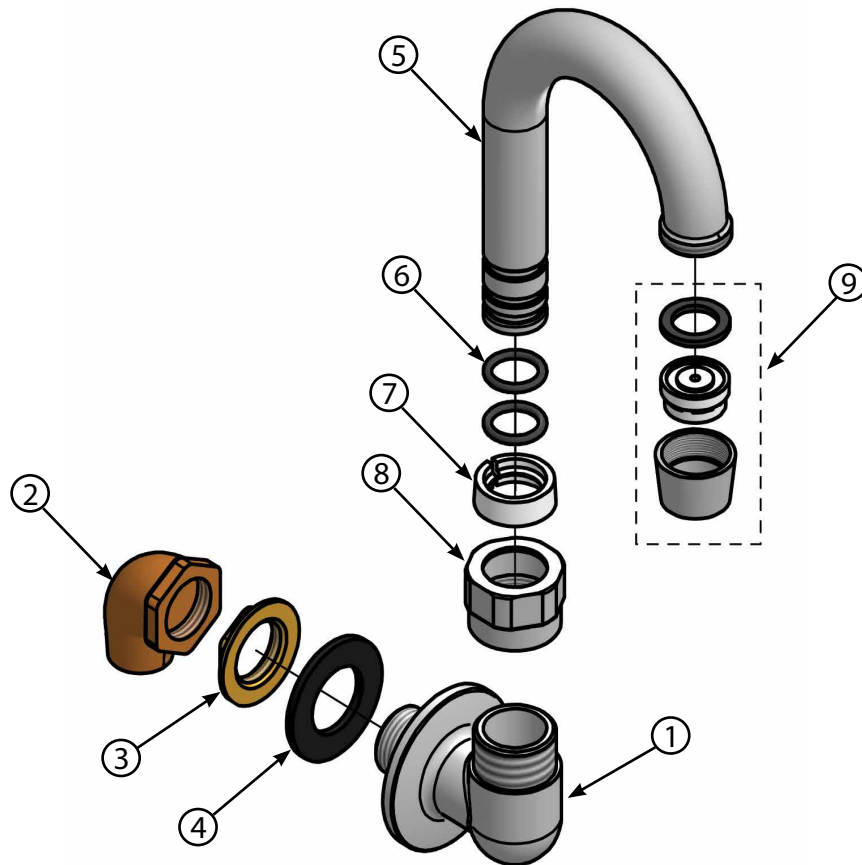

PRODUCT SPECIFICATION SHEET

RESOURCES

Single Pedal Knee Valve

Model: BKSPKV-G, Lead Free

Exploded Parts Detail:

Diagram #	Quantity	Part Number	Description
1	1	BKSPKV-G	Valve Body
2	1	BKSPKV-PIN	Pin
3	1	BKKV-HP/CP	Lever
4	2	BKKV-ECLIP	E-Clip
5	1	BKKV-010XST-G	Cartridge

Use your smart phone to scan the above QR code to visit our website: www.bk-resources.com

Splash Mount Spout Base

Model: BKF-WMB-G, Lead Free

Product Specifications:

- 1/2" NPS Threading
- Chrome Plated
- 90° Elbow

Certifications:

PRODUCT SPECIFICATION SHEET

RESOURCES

Splash Mount Spout Base

Model: BKF-WMB-G, Lead Free

Exploded Parts Detail:

Diagram #	Quantity	Part Number	Description
1	1	BKF-WMB-XX-G	Spout Base
2	1	BKF-WMB-ELBOW	Elbow
3	2	BKF-WMB-MN	Nut
4	2	BKF-WMB-W	Washer
5	2	BKF-SPT-XX	Spout
6	2	BKF-O-RING	O-Ring
7	1	BKF-AER	Aerator
8	1	BKF-SPF-S	Spacer
9	1	BKF-SPT-AER	Aerator

Optional Spouts & Parts:

-  Heavy Duty Gooseneck Spout
BKF-HSPT-3G-G, BKF-HSPT-5G-G
BKF-HSPT-8G-G
-  Heavy Duty DJ Swing Spout
BKF-HSPT-18-G
-  Heavy Duty Swing Spout
BKF-HSPT-6-G, BKF-HSPT-8-G
BKF-HSPT-10-G, BKF-HSPT-12-G
BKF-HSPT-14-G, BKF-HSPT-16-G
-  BKF-C414-VR
Vandal Resistant Aerator - .5 GPM