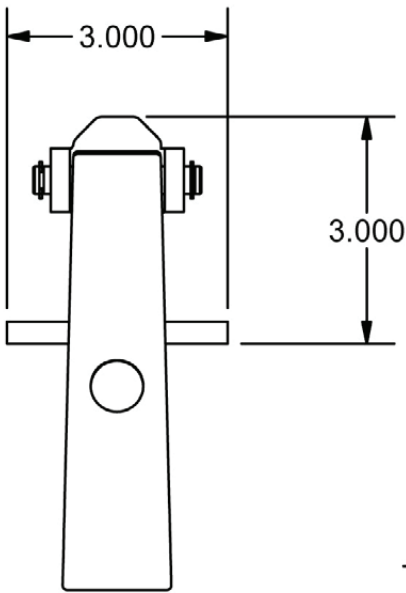

Use your smart phone to scan the above QR code to visit our website: www.bk-resources.com

Single Pedal Knee Valve

Model: BKSPKV-G, Lead Free

Product Specifications:

- Cast Body
- Chrome Plated Pedals

Certifications:

PRODUCT SPECIFICATION SHEET

RESOURCES

Single Pedal Knee Valve

Model: BKSPKV-G, Lead Free

Exploded Parts Detail:

Diagram #	Quantity	Part Number	Description
1	1	BKSPKV-G	Valve Body
2	1	BKSPKV-PIN	Pin
3	1	BKKV-HP/CP	Lever
4	2	BKKV-ECLIP	E-Clip
5	1	BKKV-010XST-G	Cartridge

Use your smart phone to scan the above QR code to visit our website: www.bk-resources.com

Splash Mount Spout Base

Model: BKF-WMB-G, Lead Free

Product Specifications:

- 1/2" NPS Threading
- Chrome Plated
- 90° Elbow

Certifications:

PRODUCT SPECIFICATION SHEET

RESOURCES

Splash Mount Spout Base

Model: BKF-WMB-G, Lead Free

Exploded Parts Detail:

Diagram #	Quantity	Part Number	Description
1	1	BKF-WMB-XX-G	Spout Base
2	1	BKF-WMB-ELBOW	Elbow
3	2	BKF-WMB-MN	Nut
4	2	BKF-WMB-W	Washer
5	2	BKF-SPT-XX	Spout
6	2	BKF-O-RING	O-Ring
7	1	BKF-AER	Aerator
8	1	BKF-SPF-S	Spacer
9	1	BKF-SPT-AER	Aerator