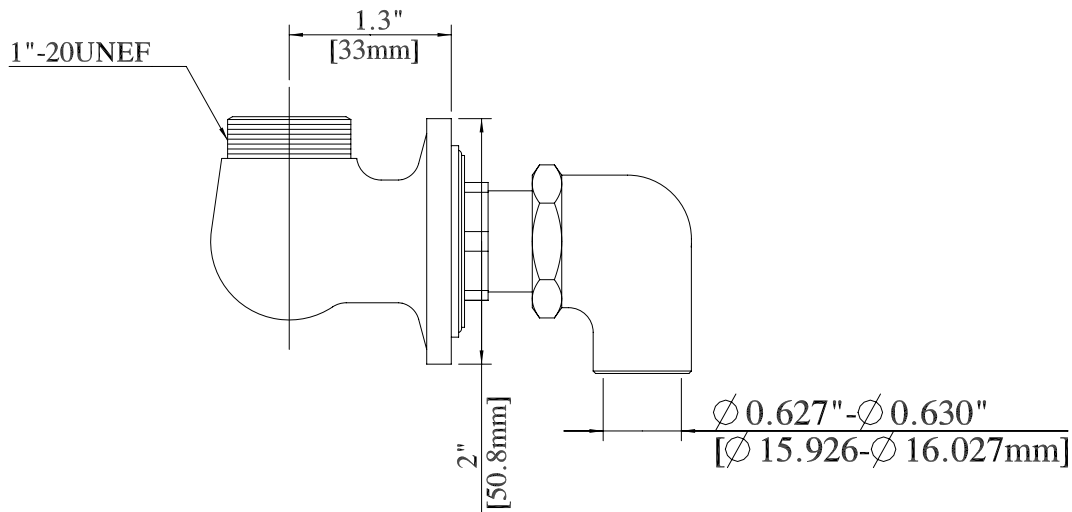

PRODUCT SPECIFICATION SHEET

RESOURCES

Single Pedal Knee Valve

Model: BKSPKV-G, Lead Free

Exploded Parts Detail:

Diagram #	Quantity	Part Number	Description
1	1	BKSPKV-G	Valve Body
2	1	BKSPKV-PIN	Pin
3	1	BKKV-HP/CP	Lever
4	2	BKKV-ECLIP	E-Clip
5	1	BKKV-010XST-G	Cartridge

Use your smart phone to scan the above QR code to visit our website: www.bk-resources.com

Splash Mount Spout Base

Model: BKF-WMB-G, Lead Free

Product Specifications:

- 1/2" NPS Threading
- Chrome Plated
- 90° Elbow

Certifications:

PRODUCT SPECIFICATION SHEET

RESOURCES

Splash Mount Spout Base

Model: BKF-WMB-G, Lead Free

Exploded Parts Detail:

Diagram #	Quantity	Part Number	Description
1	1	BKF-WMB-XX-G	Spout Base
2	1	BKF-WMB-ELBOW	Elbow
3	2	BKF-WMB-MN	Nut
4	2	BKF-WMB-W	Washer
5	2	BKF-SPT-XX	Spout
6	2	BKF-O-RING	O-Ring
7	1	BKF-AER	Aerator
8	1	BKF-SPF-S	Spacer
9	1	BKF-SPT-AER	Aerator