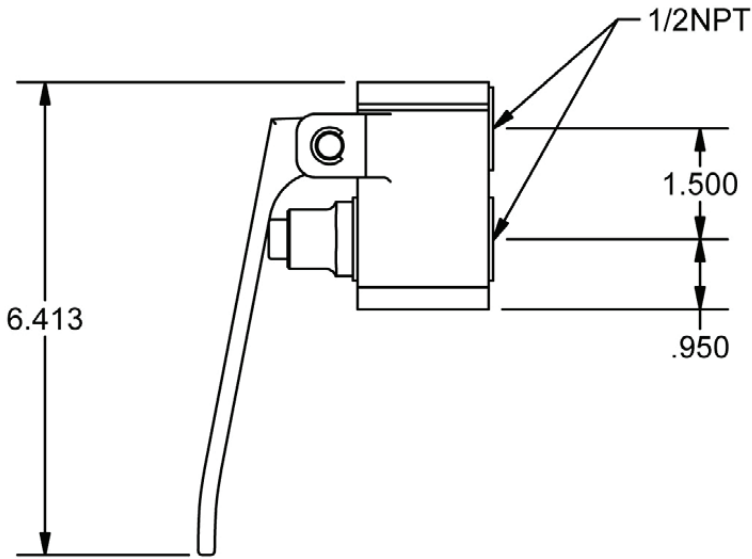

Use your smart phone to scan the above QR code to visit our website: www.bk-resources.com

Single Pedal Knee Valve

Model: BKSPKV-G, Lead Free

Product Specifications:

- Cast Body
- Chrome Plated Pedals

Certifications:

PRODUCT SPECIFICATION SHEET

RESOURCES

Single Pedal Knee Valve

Model: BKSPKV-G, Lead Free

Exploded Parts Detail:

Diagram #	Quantity	Part Number	Description
1	1	BKSPKV-G	Valve Body
2	1	BKSPKV-PIN	Pin
3	1	BKKV-HP/CP	Lever
4	2	BKKV-ECLIP	E-Clip
5	1	BKKV-010XST-G	Cartridge

Use your smart phone to scan the above QR code to visit our website: www.bk-resources.com

Splash Mount Spout Base

Model: BKF-WMB-G, Lead Free

Product Specifications:

- 1/2" NPS Threading
- Chrome Plated
- 90° Elbow

Certifications:

PRODUCT SPECIFICATION SHEET

RESOURCES

Splash Mount Spout Base

Model: BKF-WMB-G, Lead Free

Exploded Parts Detail:

Diagram #	Quantity	Part Number	Description
1	1	BKF-WMB-XX-G	Spout Base
2	1	BKF-WMB-ELBOW	Elbow
3	2	BKF-WMB-MN	Nut
4	2	BKF-WMB-W	Washer
5	2	BKF-SPT-XX	Spout
6	2	BKF-O-RING	O-Ring
7	1	BKF-AER	Aerator
8	1	BKF-SPF-S	Spacer
9	1	BKF-SPT-AER	Aerator