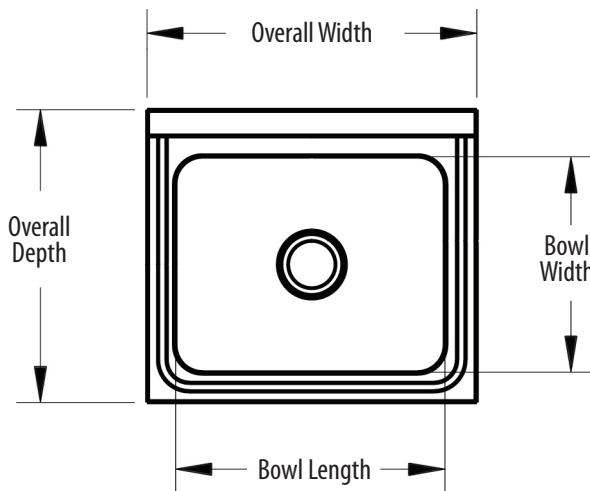

### Features:

- Wall Mounting Hardware Included
- Drain Included
- Accommodates 4" O.C. Faucets
- Marine Edge

### Options:

- Upgraded Faucets
- Other Plumbing Accessories - Call For Details

Part Number	Unit Size (w x d)	Bowl Dim. (l x w x d)	Faucet / Spout Mounting	Included Faucet	Drain Size
BKHS-W-1620	24 <sup>1</sup> / <sub>2</sub> " x 21 <sup>3</sup> / <sub>4</sub> "	20" x 16" x 5"	4" O.C. Splash	-	1 <sup>7</sup> / <sub>8</sub> "
BKHS-W-1620-P-G	24 <sup>1</sup> / <sub>2</sub> " x 21 <sup>3</sup> / <sub>4</sub> "	20" x 16" x 5"	4" O.C. Splash	BKF-W-3G-G	1 <sup>7</sup> / <sub>8</sub> "