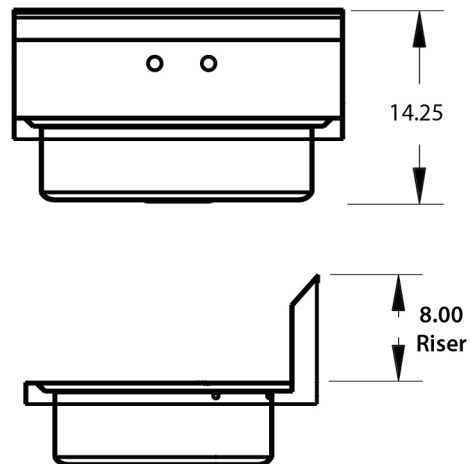

### Features:

- Wall Mounting Hardware Included
- Drain Included
- Accommodates 4" O.C. Faucets
- Marine Edge

### Material:

- T-304 18 ga. Stainless Steel

### Options:

- Upgraded Faucets
- Other Plumbing Accessories - Call For Details

Part Number	Unit Size (w x d)	Bowl Dim. (l x w x d)	Faucet / Spout Mounting	Included Faucet	Drain Size
BKHS-W-1620	24 <sup>1</sup> / <sub>2</sub> " x 21 <sup>3</sup> / <sub>4</sub> "	20" x 16" x 5"	4" O.C. Splash	-	1 <sup>7</sup> / <sub>8</sub> "
BKHS-W-1620-P-G	24 <sup>1</sup> / <sub>2</sub> " x 21 <sup>3</sup> / <sub>4</sub> "	20" x 16" x 5"	4" O.C. Splash	BKF-W-3G-G	1 <sup>7</sup> / <sub>8</sub> "