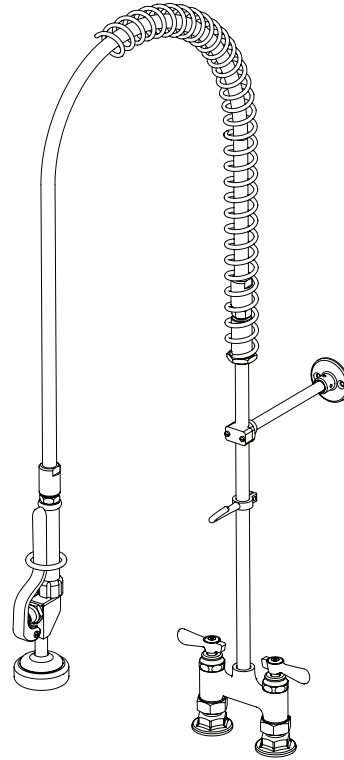

Use your smart phone to scan the above QR code to visit our website: www.bk-resources.com

4" Deck Mount Pre-Rinse

Model: BKF-4HDDPR-WB-G, Lead Free

Product Specifications:

- Triple-Ply Hose Rated to 300 PSI
- 12" Wall Bracket
- 1/4 Turn Ceramic Cartridges
- Integral Check Valves
- Color Coded Hot & Cold Indicators
- 1/2" Female Inlets

Options:

BKF-AF Add A Faucet
BKF-AF-8-G, BKF-AF-10-G,
BKF-AF-12-G, BKF-AF-14-G

Certifications:

Certified to NSF/ANSI 61 Section 9-G

PRODUCT SPECIFICATION SHEET

RESOURCES

4" Deck Mount Pre-Rinse

Model: BKF-4HDDPR-WB-G, Lead Free

Exploded Parts Detail:

Diagram #	Quantity	Part Number	Description
1	1	BK-PR-SPR	Hose Retainer
2	1	BK-PR-SPRING	Hose Spring
3	1	BK-PR-18RP-G	Riser Bar
4	1	BKH-44	Spray Hose
5	1	BK-PR-SHR	Spray Valve Handle Retainer
6	1	BK-PR-SHR	Spray Valve Retainer
7	1	BK-PR-WB	Wall Bracket Base
8	1	BK-PR-WB	Wall Bracket Clamp
9	1	BK-PR-WB	Wall Bracket Rod
10	1	BK-4HD-XX-G	Faucet Body