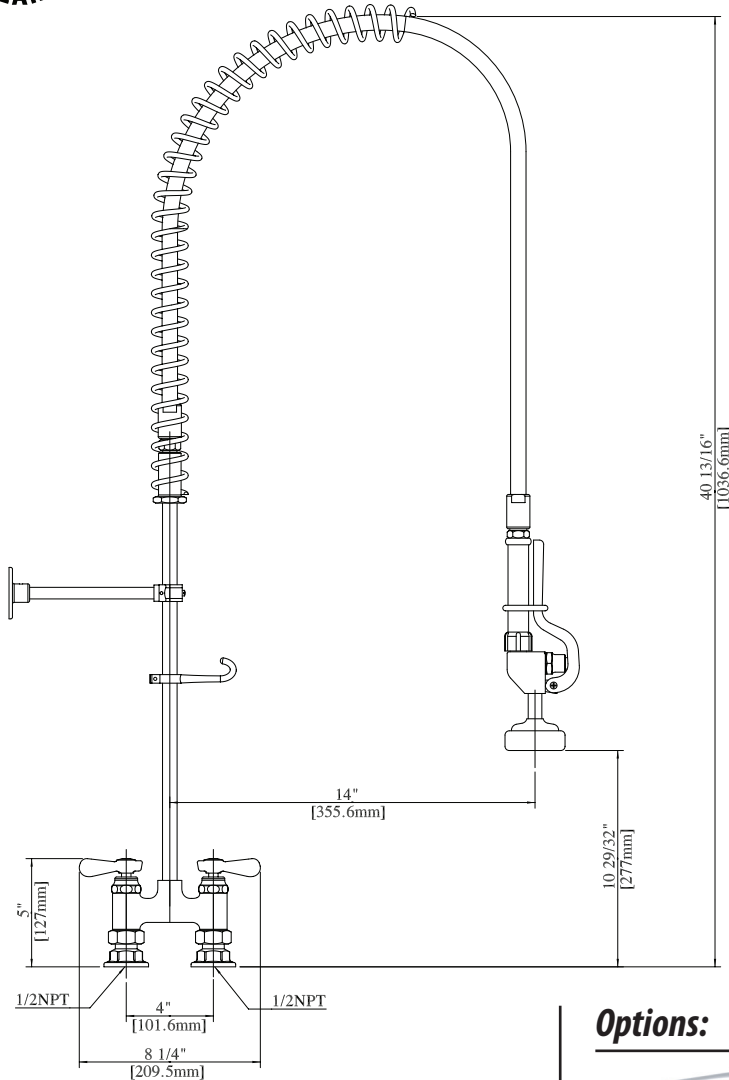

Use your smart phone to scan the above QR code to visit our website: www.bk-resources.com

4" Deck Mount Pre-Rinse

Model: BKF-4HDDPR-WB-G, Lead Free

Product Specifications:

- Triple-Ply Hose Rated to 300 PSI
- 12" Wall Bracket
- 1/4 Turn Ceramic Cartridges
- Integral Check Valves
- Color Coded Hot & Cold Indicators
- 1/2" Female Inlets

Options:

BKF-AF Add A Faucet
BKF-AF-8-G, BKF-AF-10-G,
BKF-AF-12-G, BKF-AF-14-G

Certifications:

Certified to NSF/ANSI 61 Section 9-G

PRODUCT SPECIFICATION SHEET

RESOURCES

4" Deck Mount Pre-Rinse

Model: BKF-4HDDPR-WB-G, Lead Free

Exploded Parts Detail:

Diagram #	Quantity	Part Number	Description
1	1	BK-PR-SPR	Hose Retainer
2	1	BK-PR-SPRING	Hose Spring
3	1	BK-PR-18RP-G	Riser Bar
4	1	BKH-44	Spray Hose
5	1	BK-PR-SHR	Spray Valve Handle Retainer
6	1	BK-PR-SHR	Spray Valve Retainer
7	1	BK-PR-WB	Wall Bracket Base
8	1	BK-PR-WB	Wall Bracket Clamp
9	1	BK-PR-WB	Wall Bracket Rod
10	1	BK-4HD-XX-G	Faucet Body