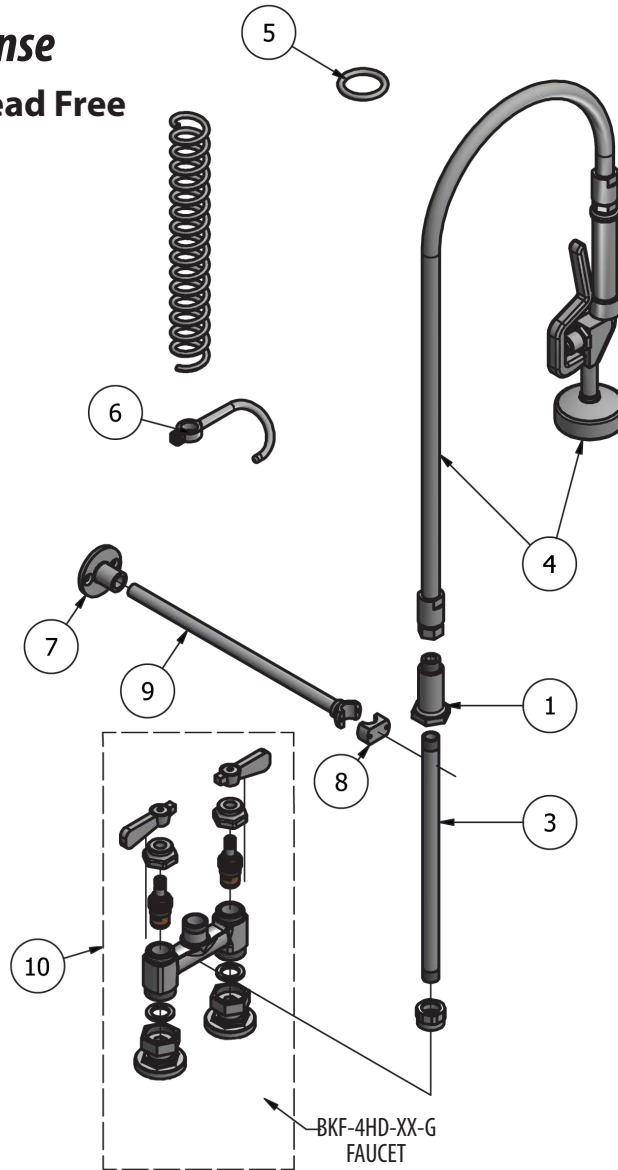

Use your smart phone to scan the above QR code to visit our website: www.bk-resources.com

4" Deck Mount Pre-Rinse

Model: BKF-4HDDPR-WB-G, Lead Free

Product Specifications:

- Triple-Ply Hose Rated to 300 PSI
- 12" Wall Bracket
- 1/4 Turn Ceramic Cartridges
- Integral Check Valves
- Color Coded Hot & Cold Indicators
- 1/2" Female Inlets

Options:

BKF-AF Add A Faucet
BKF-AF-8-G, BKF-AF-10-G,
BKF-AF-12-G, BKF-AF-14-G

Certifications:

Certified to NSF/ANSI 61 Section 9-G

PRODUCT SPECIFICATION SHEET

RESOURCES

4" Deck Mount Pre-Rinse

Model: BKF-4HDDPR-WB-G, Lead Free

Exploded Parts Detail:

Diagram #	Quantity	Part Number	Description
1	1	BK-PR-SPR	Hose Retainer
2	1	BK-PR-SPRING	Hose Spring
3	1	BK-PR-18RP-G	Riser Bar
4	1	BKH-44	Spray Hose
5	1	BK-PR-SHR	Spray Valve Handle Retainer
6	1	BK-PR-SHR	Spray Valve Retainer
7	1	BK-PR-WB	Wall Bracket Base
8	1	BK-PR-WB	Wall Bracket Clamp
9	1	BK-PR-WB	Wall Bracket Rod
10	1	BK-4HD-XX-G	Faucet Body