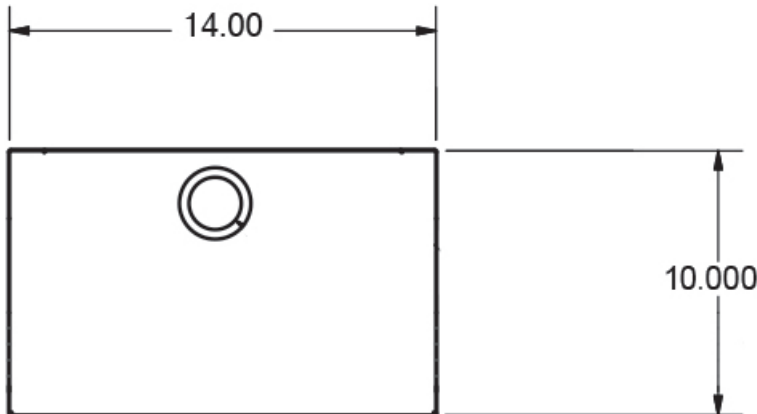

Printer Shelf

Stainless Steel Shelving

Use your smart phone to scan the above QR code to visit our website:
www.bk-resources.com

Features:

- 10" Deep Platform

Material:

- T-304 16 ga. Stainless Steel

Part Number
BKPS-1410