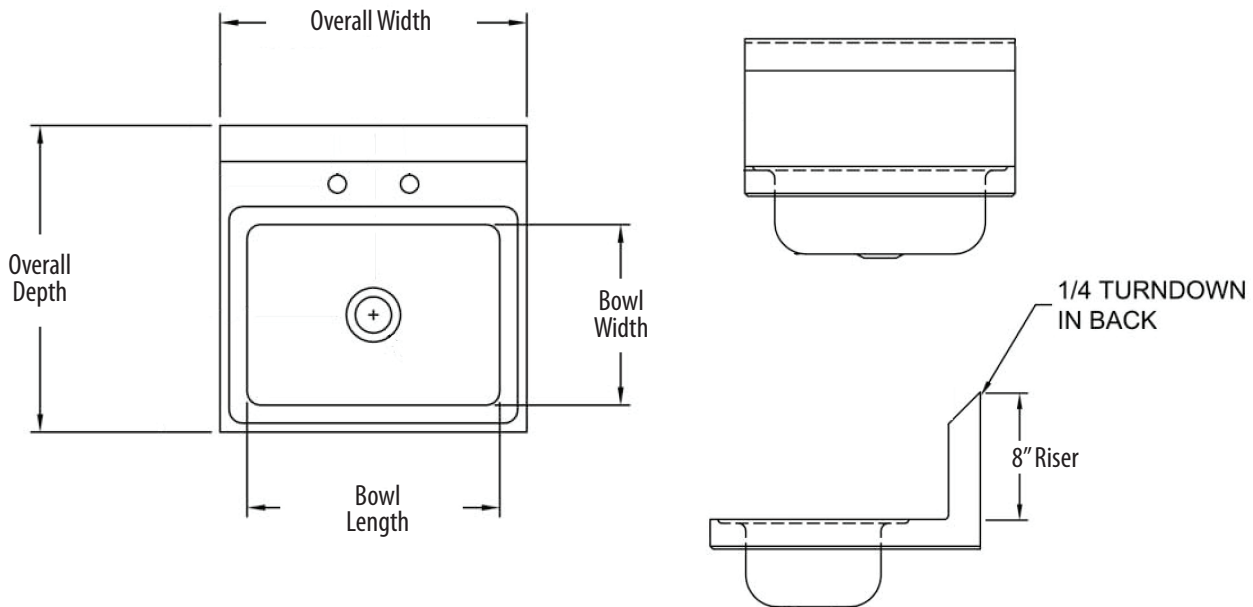

14" x 10" Deck Mount Hand Sinks

Stainless Steel Hand Sinks

Use your smart phone to scan the above QR code to visit our website:
www.bk-resources.com

Certifications:

Features:

- Wall Mounting Hardware Included
- Drain Included
- Accommodates 4" O.C. Faucets
- Marine Edge

Material:

- T-304 Stainless Steel

Options:

- Upgraded Faucets
- Other Plumbing Accessories - Call For Details

Part Number	Unit Size (w x d)	Bowl Dim. (l x w x d)	Faucet / Spout Mounting	Included Faucet	Drain Size
BKHS-D-1410	17" x 17"	14" x 10" x 5"	4" O.C. Deck	-	1 7/8"
BKHS-D-1410-P-G	17" x 17"	14" x 10" x 5"	4" O.C. Deck	BKD-3G-G	1 7/8"
BKHS-D-1410-STPG	17" x 17"	14" x 10" x 5"	4" O.C. Deck	BKD-3G-G w/ SaniTimer™	1 7/8"
BKHS-D-1410-4MF	17" x 17"	14" x 10" x 5"	4" O.C. Deck	MF-4D-G	1 7/8"