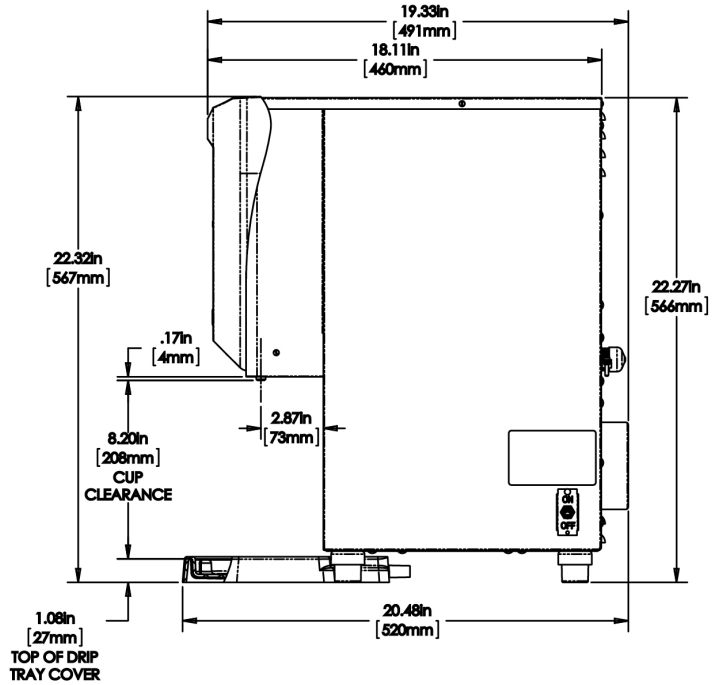

H3X ELEMENT SST 120V 1340W

22.3" x 20.5" x 7.5"
(56.6cm x 52.1cm x 19.1cm)

- Digital thermostat provides consistent and precise temperatures from 60° - 212°F (15.6°-100°C)
- Contemporary, low-profile design for front-of-house and self-service settings
- Push and Hold dispense -with one programmable Portion Control setting for a volume of up to 2 gallons (7.57 liters)
- LED display provides simple temperature adjustment
- Thinsulate® tank insulation provides increased energy efficiency
- Programmable "Energy Saver Mode" reduces operating costs during idle periods
- 7.75in (196mm) cup clearance accommodates a range of serving options for custom-crafted, hand pour coffees and teas

Agency:

Specifications

Product #: 45300.0008

Water Access: Plumbed

Finish: Stainless

Temp. Setting: 212°F (100.000°C)

Additional Features

Electrical & Capacity

Volts	Amps	Watts	Cord Attached	Plug Type	8oz cups/hr 236ml cups/hr	Input H ² O Temp.	Phase	# Wires plus Ground	Hertz
120	11.2	1340	Yes	NEMA 5-15P	-	60°F (15.5°C)	1	2	60

Plumbing Requirements

PSI	kPa	Fitting Supplied	Water Flow Required (GPM)
20-90	138-621	1/4" Male Flare Fitting	-

Created on:
11/01/2018

Unit			Shipping					
	Width	Height	Depth	Width	Height	Depth	Weight	Volume
English	7.5 in.	22.3 in.	20.5 in.	10.6 in.	32.3 in.	21.9 in.	23.810 lbs	4.398 ft ³
Metric	19.1 cm	56.6 cm	52.1 cm	26.9 cm	82.0 cm	55.6 cm	10.800 kgs	0.125 m ³