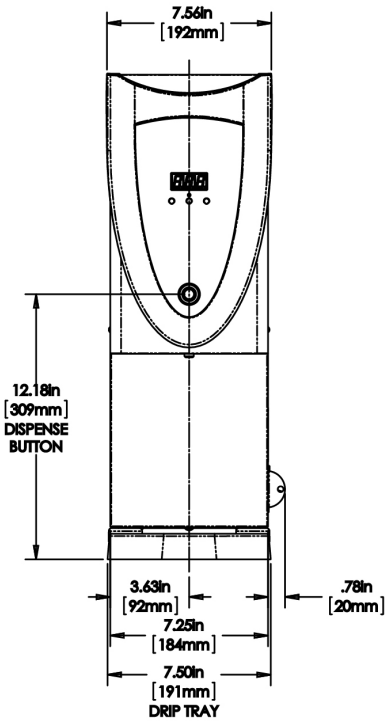

Agency:

Specifications

Product #: 45300.0008

Water Access: Plumbed

Finish: Stainless

Temp. Setting: 212°F (100.000°C)

Additional Features

Electrical & Capacity

Volts	Amps	Watts	Cord Attached	Plug Type	8oz cups/hr 236ml cups/hr	Input H ² O Temp.	Phase	# Wires plus Ground	Hertz
120	11.2	1340	Yes	NEMA 5-15P	-	60°F (15.5°C)	1	2	60

Plumbing Requirements

PSI	kPa	Fitting Supplied	Water Flow Required (GPM)
20-90	138-621	1/4" Male Flare Fitting	-

Created on:
11/01/2018

Unit			Shipping					
	Width	Height	Depth	Width	Height	Depth	Weight	Volume
English	7.5 in.	22.3 in.	20.5 in.	10.6 in.	32.3 in.	21.9 in.	23.810 lbs	4.398 ft ³
Metric	19.1 cm	56.6 cm	52.1 cm	26.9 cm	82.0 cm	55.6 cm	10.800 kgs	0.125 m ³