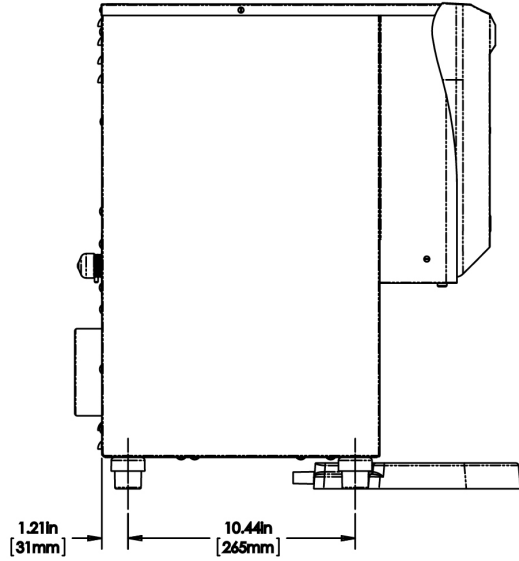

Agency:

Specifications

Product #: 45300.0008

Water Access: Plumbed

Finish: Stainless

Temp. Setting: 212°F (100.000°C)

Additional Features

Electrical & Capacity

Created on:
11/01/2018

Unit			Shipping					
	Width	Height	Depth	Width	Height	Depth	Weight	Volume
English	7.5 in.	22.3 in.	20.5 in.	10.6 in.	32.3 in.	21.9 in.	23.810 lbs	4.398 ft ³
Metric	19.1 cm	56.6 cm	52.1 cm	26.9 cm	82.0 cm	55.6 cm	10.800 kgs	0.125 m ³