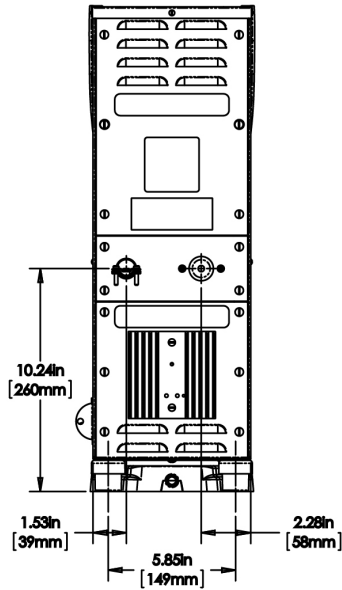

Agency:

Specifications

Product #: 45300.0008

Water Access: Plumbed

Finish: Stainless

Temp. Setting: 212°F (100.000°C)

Additional Features

Electrical & Capacity

Volts	Amps	Watts	Cord Attached	Plug Type	8oz cups/hr 236ml cups/hr	Input H ² O Temp.	Phase	# Wires plus Ground	Hertz
120	11.2	1340	Yes	NEMA 5-15P	-	60°F (15.5°C)	1	2	60

Plumbing Requirements

PSI	kPa	Fitting Supplied	Water Flow Required (GPM)
20-90	138-621	1/4" Male Flare Fitting	-

Created on:
11/01/2018

Unit			Shipping					
	Width	Height	Depth	Width	Height	Depth	Weight	Volume
English	7.5 in.	22.3 in.	20.5 in.	10.6 in.	32.3 in.	21.9 in.	23.810 lbs	4.398 ft ³
Metric	19.1 cm	56.6 cm	52.1 cm	26.9 cm	82.0 cm	55.6 cm	10.800 kgs	0.125 m ³