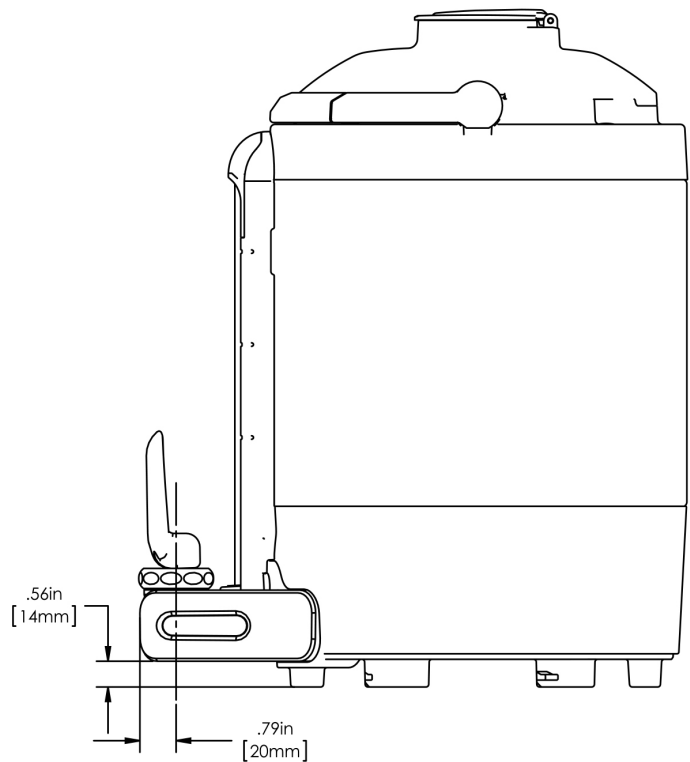

1.5Gal(5.7L) TF Srvr no Base, MSG GEN3

14.7" x 11.9" x 9.1"
(37.3cm x 30.2cm x 23.1cm)

- Vacuum insulated to keep coffee hot for hours
- Brew-through design with flip lid cover
- Soft-grip bail handle for easy transportation
- Integrated sight gauge assembly allows for easy cleaning
- Sturdy aluminum faucet guard keeps faucet area clean and protected
- Fast flow faucet
- Ideal for use with Twin or Single Infusion Series Brewers

Created on:
08/13/2018

| | Unit | | | Shipping | | | | |
|---------|---------|----------|----------|--------------|--------------|--------------|------------|-----------------------|
| | Width | Height | Depth | Width | Height | Depth | Weight | Volume |
| English | 9.1 in. | 14.7 in. | 11.9 in. | 11.9 in. in. | 18.3 in. in. | 17.5 in. in. | 10.050 lbs | 2.195 ft ³ |
| Metric | 23.1 cm | 37.3 cm | 30.2 cm | 30.2 cm cm | 46.4 cm cm | 44.5 cm cm | 4.559 kgs | 0.062 m ³ |