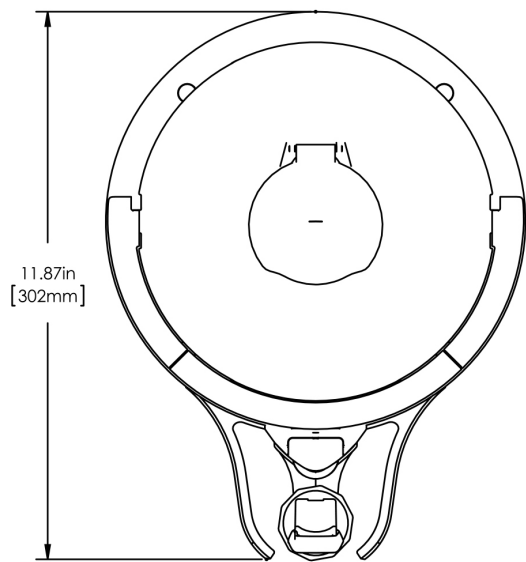

1.5Gal(5.7L) TF Srvr no Base, MSG GEN3

14.7" x 11.9" x 9.1"
(37.3cm x 30.2cm x 23.1cm)

- Vacuum insulated to keep coffee hot for hours
- Brew-through design with flip lid cover
- Soft-grip bail handle for easy transportation
- Integrated sight gauge assembly allows for easy cleaning
- Sturdy aluminum faucet guard keeps faucet area clean and protected
- Fast flow faucet
- Ideal for use with Twin or Single Infusion Series Brewers

Agency:

Specifications

Product #: 44050.0250

Handle: Bail Handle

Liner: Stainless Steel

Dispense: Lever Action

Lid Color: Black

Additional Features

Holding Capacity

| English | Metric |
|---------|--------|
| 192 oz. | 5.7 L |

BUNN® reserves the right to change specifications and product design without notice. Such revisions do not entitle the buyer to corresponding changes, improvements, additions or replacements for previously purchased equipment. For most current specifications and other info visit bunn.com.

Created on:
08/13/2018

| | Unit | | | Shipping | | | | |
|---------|---------|----------|----------|--------------|--------------|--------------|------------|-----------------------|
| | Width | Height | Depth | Width | Height | Depth | Weight | Volume |
| English | 9.1 in. | 14.7 in. | 11.9 in. | 11.9 in. in. | 18.3 in. in. | 17.5 in. in. | 10.050 lbs | 2.195 ft ³ |
| Metric | 23.1 cm | 37.3 cm | 30.2 cm | 30.2 cm cm | 46.4 cm cm | 44.5 cm cm | 4.559 kgs | 0.062 m ³ |