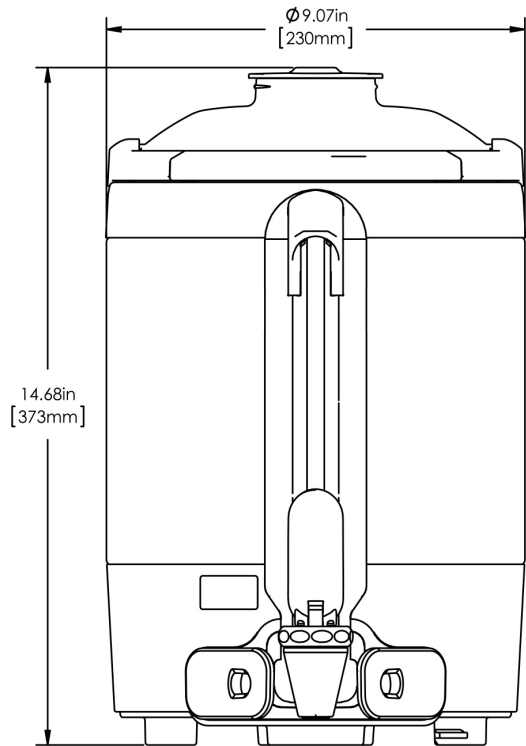

1.5Gal(5.7L) TF Srvr no Base, MSG GEN3

14.7" x 11.9" x 9.1"
(37.3cm x 30.2cm x 23.1cm)

- Vacuum insulated to keep coffee hot for hours
- Brew-through design with flip lid cover
- Soft-grip bail handle for easy transportation
- Integrated sight gauge assembly allows for easy cleaning
- Sturdy aluminum faucet guard keeps faucet area clean and protected
- Fast flow faucet
- Ideal for use with Twin or Single Infusion Series Brewers

Holding Capacity

| English | Metric |
|---------|--------|
| 192 oz. | 5.7 L |

BUNN® reserves the right to change specifications and product design without notice. Such revisions do not entitle the buyer to corresponding changes, improvements, additions or replacements for previously purchased equipment. For most current specifications and other info visit bunn.com.

Created on:
08/13/2018

| | Unit | | | Shipping | | | | |
|---------|---------|----------|----------|--------------|--------------|--------------|------------|-----------------------|
| | Width | Height | Depth | Width | Height | Depth | Weight | Volume |
| English | 9.1 in. | 14.7 in. | 11.9 in. | 11.9 in. in. | 18.3 in. in. | 17.5 in. in. | 10.050 lbs | 2.195 ft ³ |
| Metric | 23.1 cm | 37.3 cm | 30.2 cm | 30.2 cm cm | 46.4 cm cm | 44.5 cm cm | 4.559 kgs | 0.062 m ³ |