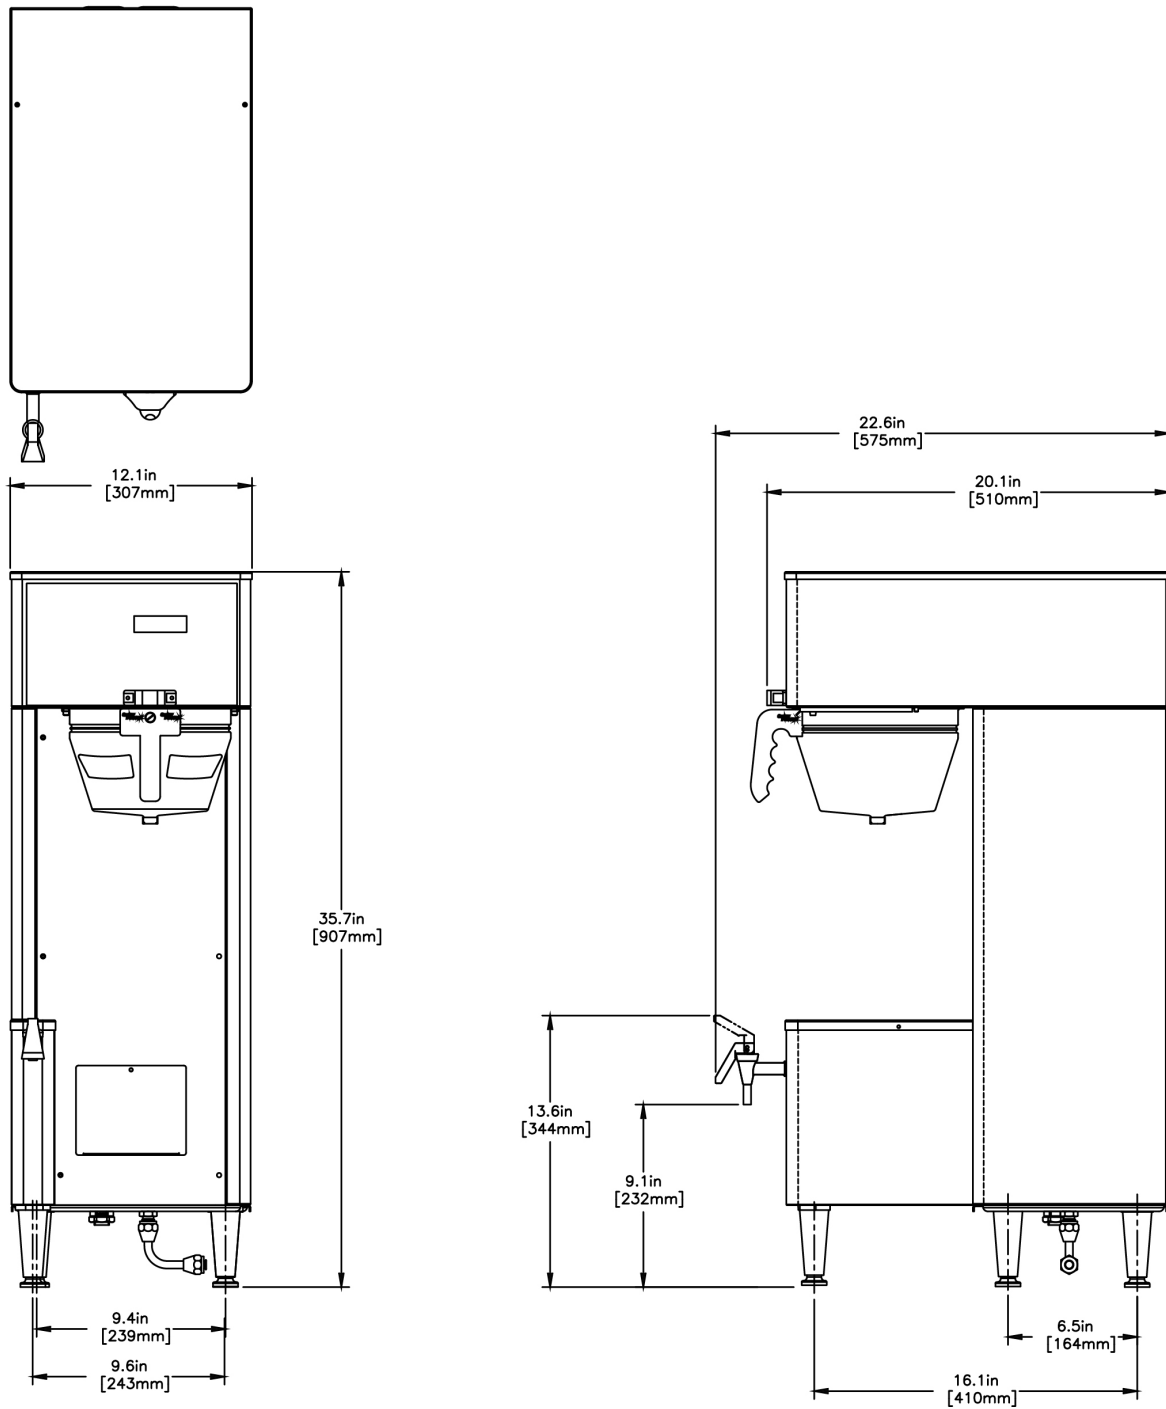

Created on:
09/13/2017

	Unit			Shipping				
	Width	Height	Depth	Width	Height	Depth	Weight	Volume
English	12.1 in.	35.7 in.	19.2 in.	-	-	-	59.000 lbs	8.131 ft ³
Metric	30.7 cm	90.7 cm	48.8 cm	-	-	-	26.762 kgs	0.230 m ³