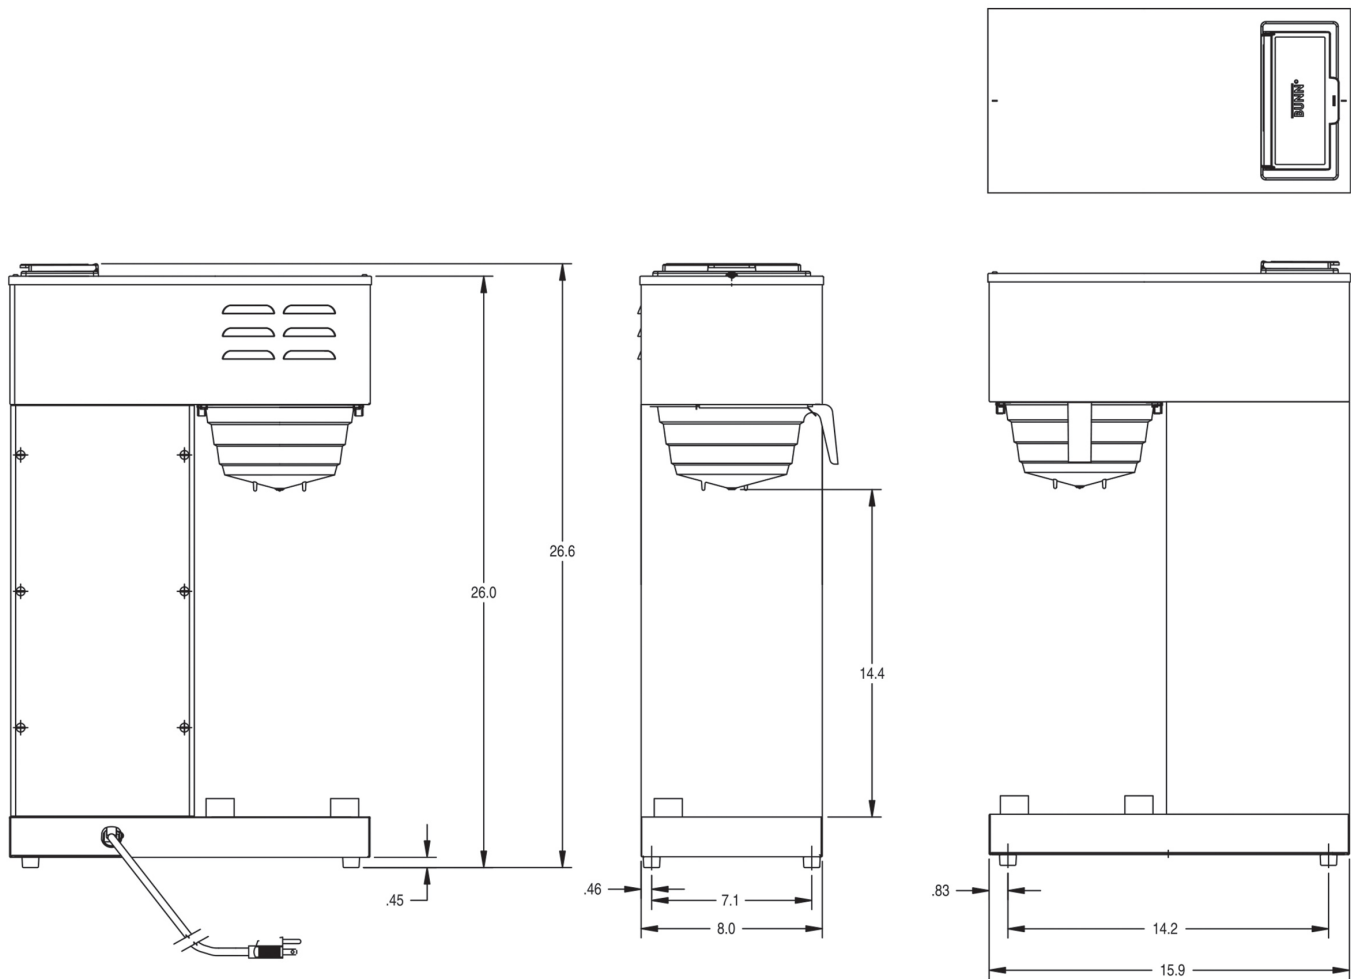

Created on:
09/13/2017

	Unit			Shipping				
	Width	Height	Depth	Width	Height	Depth	Weight	Volume
English	8.7 in.	26.6 in.	15.9 in.	12.4 in.	36.1 in.	19.6 in.	28.950 lbs	2.969 ft ³
Metric	22.1 cm	67.6 cm	40.4 cm	31.5 cm	91.7 cm	49.8 cm	13.132 kgs	0.084 m ³