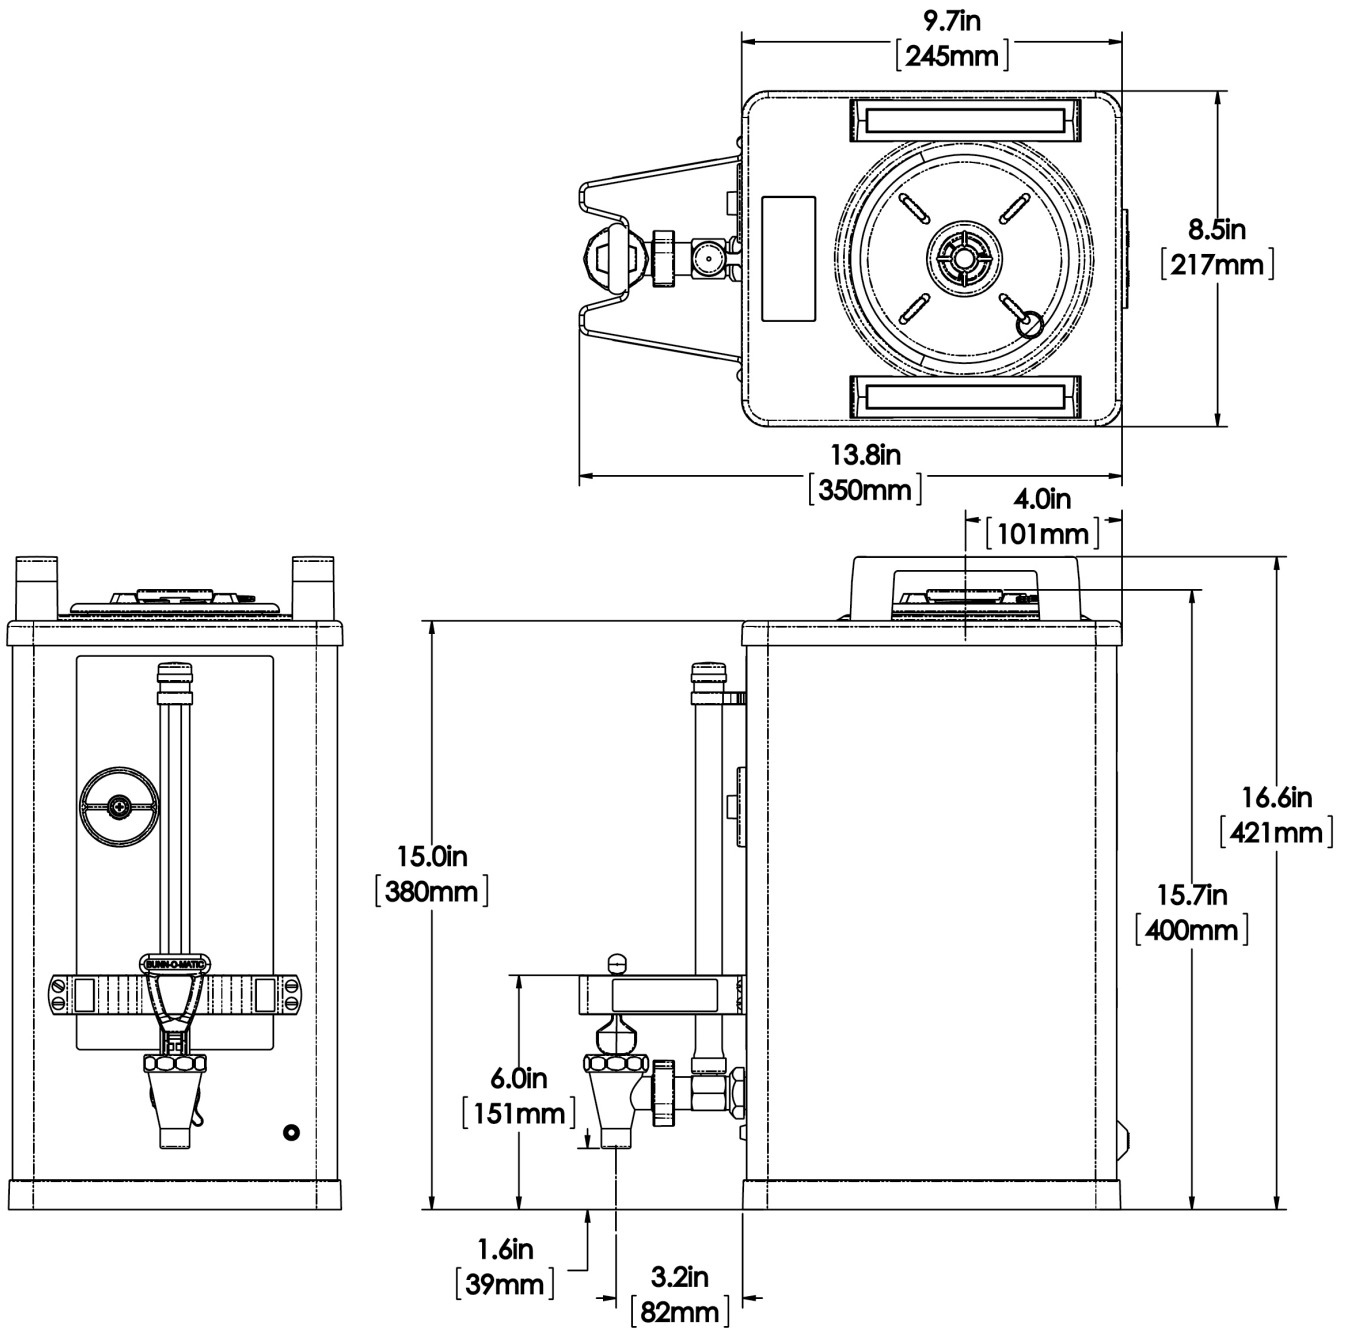

1.5Gal(5.7L) SH Srvr BLK 60MIN

16.6" x 14.0" x 8.5"
(42.2cm x 35.6cm x 21.6cm)

- LED power indicator shows server is operational
- Safety-Fresh® patented brew-through lid with vapor seal and spill prevention
- Soft Heat® servers supply controlled heat to coffee to maintain flavor and temperature

Agency:

Specifications

Product #: 27850.0008

Finish: Black

Additional Features

Holding Capacity

English	Metric
192 oz.	5.7 L

BUNN® reserves the right to change specifications and product design without notice. Such revisions do not entitle the buyer to corresponding changes, improvements, additions or replacements for previously purchased equipment. For most current specifications and other info visit bunn.com.

Created on:
09/13/2017

	Unit			Shipping				
	Width	Height	Depth	Width	Height	Depth	Weight	Volume
English	8.5 in.	16.6 in.	14.0 in.	-	-	-	17.050 lbs	1.978 ft ³
Metric	21.6 cm	42.2 cm	35.6 cm	-	-	-	7.734 kgs	0.056 m ³