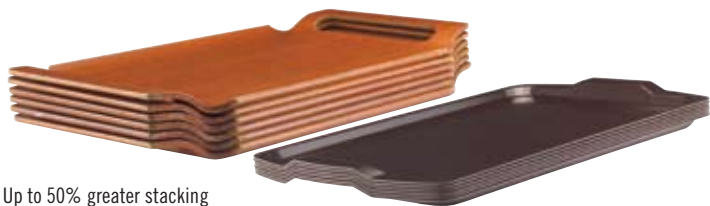

Serve In Modern Style

New!

- Contemporary Design
- Lightweight yet Durable
- Easy to Clean

CAMBRO
TRUSTED FOR GENERATIONS™

Modern and Functional

Introducing a contemporary room service tray that is attractive, efficient and easy to clean. Our new room service trays are lightweight so they are safer for servers to carry, yet durable enough to handle heavy weight loads. Large surface area maximizes interior space to accommodate a variety of food, beverage and dinnerware options. Low profile rim around the entire tray ensures that spills are contained on the surface of the tray. Sleek, contemporary design in brushed steel, venge and walnut finishes complement most hotel room interiors.

Up to 50% greater stacking capacity than comparable wood trays

- Lightweight, weighs up to 30% less than wood room service trays
- Dishwasher safe once a day, easily wipes clean saving time and labor
- Standard 14" x 19" tray mat can be used on the surface of the tray

CODE	DESCRIPTION	OUTER DIMENSIONS	INNER DIMENSIONS	CASE LBS. (CUBE)
1525RST	Hotel Room Service Tray	15½" x 25"	14" x 21"	29.0 (0.71)

Case Pack: 12

Colors: Brushed Steel (612), Venge (384), Walnut (376).