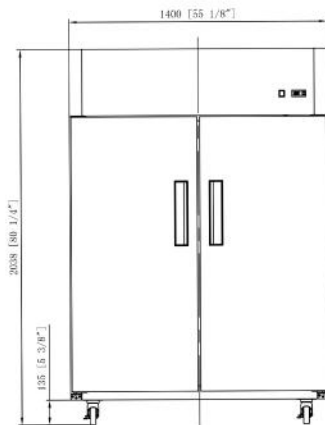

TOP-MOUNTED REACH-IN REFRIGERATOR

MODEL: D55AR

Model:	D55AR
Rated Voltage:	115V AC
Rated Frequency:	60Hz
Total Input Power:	730W
Total Current:	8.6A
Total Capacity:	40.74 cu ft
Refrigerant:	R290/4.58oz
Climatic Category:	4/5
Protection Type	I
Design pressure	High Side :300PSIG Low Side:150PSIG
Insulation Blowing Gas	C-pentane
Net Weight:	463 lbs
NEMA Config	5-15P

STANDARD FEATURES

TOP MOUNT COMPRESSOR

The top mount compressor structure is placed in the coolest possible area, provides quick and easy service R-Series

HIGH QUALITY STEEL

Interior and exterior high quality steel minimizes dents, scratches and rust

HIGH DENSITY POLYURETHANE INSULATION CFC

free and high density cell foam is Eco-friendly and more energy efficient

STURDY, CLEAN STAINLESS SHELVING

High quality coated stainless shelves may prevent peel and rust.

SELF-CLOSING DOOR SYSTEM

Door Automatically close at 60°

REFRIGERATORS HOLDS 33 °F - 41 °F FOR BEST IN REFRIGERATORS

NEMA 5-15P
115/60/1

PLAN VIEW

FRONT VIEW