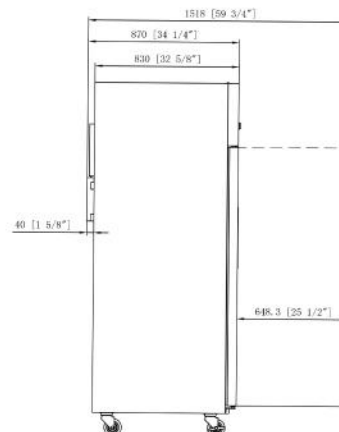

SIDE VIEW

California Office
2488 Peck Road,
City of Industry, CA 90601
(562) 568-4060
www.dukersusa.com

New Jersey Office
475 S Clinton Ave
South Plainfield, NJ 07080
(800) 608-9289
Info@dukersusa.com

Georgia Office
6513 Warren Dr
NW Norcross, GA 30093
(678) 580-3960
service@dukersusa.com

Texas Office
1444 N Cockrell Hill Rd
#104 Dallas, TX 75211
(469) 421-1040
Warrenrty@dukersusa.com