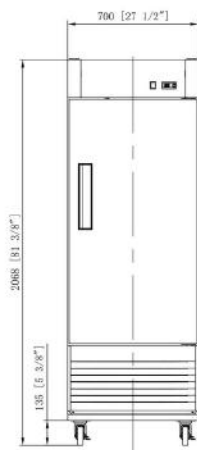

BOTTOM-MOUNTED REACH-IN REFRIGERATOR

MODEL: D28R

Model:	D28R
Rated Voltage:	115V AC
Rated Frequency:	60Hz
Total Input Power:	260W
Total Current:	3.1A
Total Capacity:	17.79 cu ft
Refrigerant:	R290/3.17oz
Climatic Category:	4/5
Protection Type	I
Design pressure	High Side :300PSIG Low Side:150PSIG
Insulation Blowing Gas	C-pentane
Net Weight:	286 lbs
NEMA Cofig.	5-15P

STANDARD FEATURES

BOTTOM MOUNT COMPRESSOR

The bottom mount compressor structure is placed in the coolest possible area, provides quick and easy service

HIGH QUALITY STEEL

Interior and exterior high quality steel minimizes dents, scratches and rust

HIGH DENSITY POLYURETHANE INSULATION CFC

free and high density cell foam is Eco-friendly and more energy efficient

STURDY, CLEAN STAINLESS SHELVING

High quality coated stainless shelves may prevent peel and rust.

SELF-CLOSING DOOR SYSTEM

Door Automatically close at 60°

REFRIGERATORS HOLDS 33°- 41° F FOR BEST IN REFRIGERATORS

NEMA 5-15P
115/60/1

PLAN VIEW

FRONT VIEW