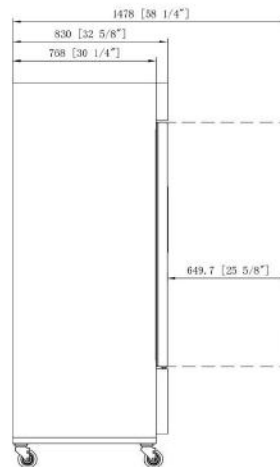

SIDE VIEW

California Office
2488 Peck Road,
City of Industry, CA 90601
(562) 568-4060
www.dukersusa.com

New Jersey Office
475 S Clinton Ave
South Plainfield, NJ 07080
(800) 608-9289
Info@dukersusa.com

Georgia Office
6513 Warren Dr
NW Norcross, GA 30093
(678) 580-3960
service@dukersusa.com

Texas Office
1444 N Cockrell Hill Rd
#104 Dallas, TX 75211
(469) 421-1040
Warrenrty@dukersusa.com