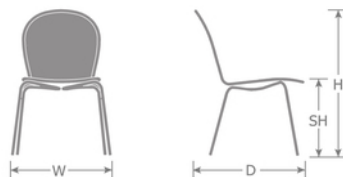

DETAILS

H	W	D	SH	Lbs
33.5"	23"	24.5"	18"	12

Outdoor/Indoor Stacking Side Chair

E-coated powder coat finish

Frame: Tubular Steel

Seat/Back: Extended Steel Mesh

Stackability: 6

SHIPPING