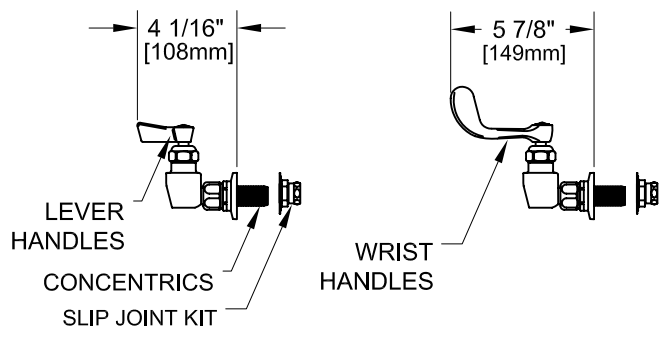

8" C/C BACKSPASH FAUCET

ROUGH-IN:

PRODUCT NAME: STAINLESS STEEL
 8" BACKSPASH PRE-RINSE WITH ADD-ON

MODEL:

- 68071 6" SWING SPOUT W/ LEVER HANDLES
- 68098 8" SWING SPOUT W/ LEVER HANDLES
- 68101 10" SWING SPOUT W/ LEVER HANDLES
- 68128 12" SWING SPOUT W/ LEVER HANDLES
- 68136 14" SWING SPOUT W/ LEVER HANDLES
- 68144 16" SWING SPOUT W/ LEVER HANDLES
- 74276 6" SWING SPOUT W/ WRIST HANDLES
- 74284 8" SWING SPOUT W/ WRIST HANDLES
- 74292 10" SWING SPOUT W/ WRIST HANDLES
- 74306 12" SWING SPOUT W/ WRIST HANDLES
- 74314 14" SWING SPOUT W/ WRIST HANDLES
- 74322 16" SWING SPOUT W/ WRIST HANDLES

FEATURES:

CONTROL VALVE

- * 8" C/C BACKSPASH MOUNT
- * CONCENTRICS
- * INTERNAL SPRING LOADED CHECK VALVES
- * SWIVELLING SEAT DISKS
- * HOT SIDE STEM - RIGHT HAND
- * COLD SIDE STEM - LEFT HAND
- * STAINLESS STEEL SEATS
- * STAINLESS STEEL SEAT SCREWS
- * STAINLESS STEEL HANDLE SCREWS

ADD-ON CONTROL VALVE

- * STEM - RIGHT HAND SWIVEL
- * HOT INDEX BUTTON
- * SWIVELLING SEAT DISKS
- * STAINLESS STEEL SEATS, SEAT SCREWS AND HANDLE SCREWS.

HOSE

- * 36" LENGTH
- * STAINLESS STEEL END FITTINGS
- * STAINLESS STEEL EXTERNAL JACKET
- * 3-PLY FIBER REINFORCED INTERNAL RUBBER HOSE
- * REPAIRABLE IN FIELD WITH SIMPLE TOOLS

ULTRA SPRAY VALVE

- * LOWEST ENERGY USER - 1.15 GPM @ 60 PSI
- * CLEANS FASTER - TEST PROVEN
- * ENGINEERED TO LAST - NO 'O' RINGS TO LEAK
- * INTERCHANGEABLE - FITS ALL BRANDS

WALL BRACKET

- * ADJUSTS FROM 2" TO 12"