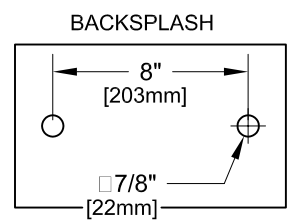

8" C/C BACKSPASH FAUCET

ROUGH-IN:

PRODUCT NAME: STAINLESS STEEL
 8" BACKSPASH PRE-RINSE WITH ADD-ON

MODEL:

- 68071 6" SWING SPOUT W/ LEVER HANDLES
- 68098 8" SWING SPOUT W/ LEVER HANDLES
- 68101 10" SWING SPOUT W/ LEVER HANDLES
- 68128 12" SWING SPOUT W/ LEVER HANDLES
- 68136 14" SWING SPOUT W/ LEVER HANDLES
- 68144 16" SWING SPOUT W/ LEVER HANDLES
- 74276 6" SWING SPOUT W/ WRIST HANDLES
- 74284 8" SWING SPOUT W/ WRIST HANDLES
- 74292 10" SWING SPOUT W/ WRIST HANDLES
- 74306 12" SWING SPOUT W/ WRIST HANDLES
- 74314 14" SWING SPOUT W/ WRIST HANDLES
- 74322 16" SWING SPOUT W/ WRIST HANDLES

FEATURES:

CONTROL VALVE

- * 8" C/C BACKSPASH MOUNT
- * CONCENTRICS
- * INTERNAL SPRING LOADED CHECK VALVES
- * SWIVELLING SEAT DISKS
- * HOT SIDE STEM - RIGHT HAND
- * COLD SIDE STEM - LEFT HAND
- * STAINLESS STEEL SEATS
- * STAINLESS STEEL SEAT SCREWS
- * STAINLESS STEEL HANDLE SCREWS

ADD-ON CONTROL VALVE

- * STEM - RIGHT HAND SWIVEL
- * HOT INDEX BUTTON
- * SWIVELLING SEAT DISKS
- * STAINLESS STEEL SEATS, SEAT SCREWS AND HANDLE SCREWS.

HOSE

- * 36" LENGTH
- * STAINLESS STEEL END FITTINGS
- * STAINLESS STEEL EXTERNAL JACKET
- * 3-PLY FIBER REINFORCED INTERNAL RUBBER HOSE
- * REPAIRABLE IN FIELD WITH SIMPLE TOOLS