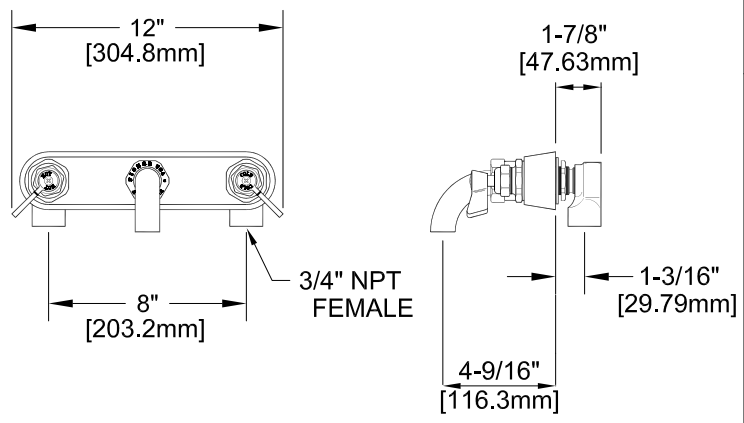

PRODUCT NAME: STAINLESS STEEL
3/4" 8" BACKSPLASH
WITH 3" TURN DOWNSPOUT

MODEL:
 77526 WITH LEVER HANDLE
 77550 WITH WRIST HANDLE

FEATURES:
* 8" BACKSPLASH
* SWIVELLING SEAT DISKS
* HOT SIDE STEM - LEFT HAND, COLD - RIGHT HAND
* STAINLESS STEEL SEATS
* STAINLESS STEEL SEAT SCREWS
* STAINLESS STEEL HANDLE SCREWS
* TURN DOWN SPOUT

RECOMMENDED SETTINGS
* 110°F AT 80 PSI

SYSTEM LIMITS
* TEMP: 40°F MIN. TO 140°F MAX.
* PRESSURE 200 PSI MAX. STATIC
* 37 GPM @ 80 PSI

SHIPPING WEIGHT
* 6.0 LBS

* NSF 61-9 APPROVED & LISTED
www.truesdail.com