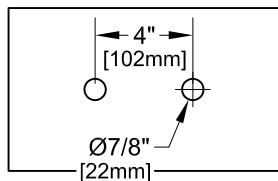

FOOTPRINT:

ROUGH-IN:

PRODUCT NAME: STAINLESS STEEL  
4" DECK MOUNT PRE-RINSE

- MODEL:
- 53961 4" DECK MOUNT PRI-RINSE W/ LEVER HANDLES
  - 75671 4" DECK MOUNT PRI-RINSE W/ WRIST HANDLES

FEATURES

- CONTROL VALVE
- \* 4" DECK MOUNT
  - \* STAINLESS STEEL CONSTRUCTION
  - \* SWIVELLING SEAT DISKS
  - \* HOT SIDE STEM - RIGHT HAND
  - \* COLD SIDE STEM - LEFT HAND
  - \* LEVER HANDLES OR WRIST HANDLES
- HOSE
- \* 36" LENGTH
  - \* STAINLESS STEEL END FITTINGS
  - \* STAINLESS STEEL EXTERNAL JACKET
  - \* 3 PLY FIBER REINFORCED INTERNAL RUBBER HOSE
  - \* REPAIRABLE IN FIELD WITH SIMPLE TOOLS
- ULTRA SPRAY VALVE
- \* LOWEST ENERGY USER - 1.15 GPM @ 60 PSI
  - \* CLEANS FASTER - TEST PROVEN
  - \* ENGINEERED TO LAST - NO 'O' RINGS TO LEAK
  - \* INTERCHANGEABLE - FITS ALL BRANDS

- WALL BRACKET
- \* ADJUSTS FROM 2" TO 12"

- SYSTEM LIMITS
- \* TEMP: 40°F MIN. TO 140°F MAX.
  - \* PRESSURE: 200 PSI MAX. STATIC

- SHIPPING WEIGHT
- \* 12.0 LBS
  - \* NSF 61-9 APPROVED & LISTED
  - www.truesdail.com