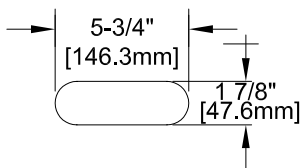

FOOTPRINT:

ROUGH-IN:

PRODUCT NAME: STAINLESS STEEL  
4" DECK MOUNT PRE-RINSE

- MODEL:
- 53961 4" DECK MOUNT PRI-RINSE W/ LEVER HANDLES
  - 75671 4" DECK MOUNT PRI-RINSE W/ WRIST HANDLES

FEATURES

- CONTROL VALVE
- \* 4" DECK MOUNT
  - \* STAINLESS STEEL CONSTRUCTION
  - \* SWIVELLING SEAT DISKS
  - \* HOT SIDE STEM - RIGHT HAND
  - \* COLD SIDE STEM - LEFT HAND
  - \* LEVER HANDLES OR WRIST HANDLES
- HOSE
- \* 36" LENGTH
  - \* STAINLESS STEEL END FITTINGS
  - \* STAINLESS STEEL EXTERNAL JACKET
  - \* 3 PLY FIBER REINFORCED INTERNAL RUBBER HOSE
  - \* REPAIRABLE IN FIELD WITH SIMPLE TOOLS
- ULTRA SPRAY VALVE
- \* LOWEST ENERGY USER - 1.15 GPM @ 60 PSI
  - \* CLEANS FASTER - TEST PROVEN
  - \* ENGINEERED TO LAST - NO 'O' RINGS TO LEAK
  - \* INTERCHANGEABLE - FITS ALL BRANDS

- WALL BRACKET
- \* ADJUSTS FROM 2" TO 12"

- SYSTEM LIMITS
- \* TEMP: 40°F MIN. TO 140°F MAX.
  - \* PRESSURE: 200 PSI MAX. STATIC

- SHIPPING WEIGHT
- \* 12.0 LBS
  - \* NSF 61-9 APPROVED & LISTED
  - www.truesdail.com