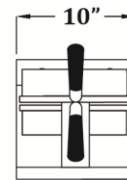

GOLD MEDAL® PRODUCTS CO.

Four Round Belgian Waffle Baker

Model No. 5025

Specifications

Operator End View

Side View

Overall Dimensions:

Width: 10"

Depth: 22.875"

Height: 13"

(Dimensions w/grids in closed position.)

Electrical - Domestic

120V

1440 WATTS 60 Hz

(NEMA 5-15P) Plug

Plug Type: