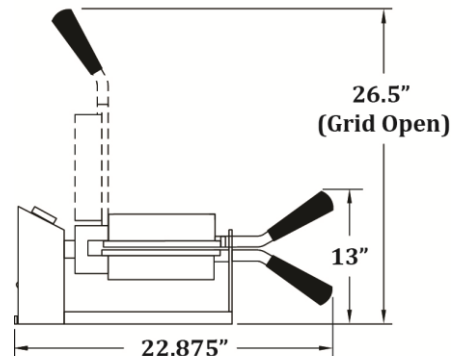

GOLD MEDAL® PRODUCTS CO.

Four Round Belgian Waffle Baker

Model No. 5025

Specifications

Operator End View

Side View

Overall Dimensions:

Width: 10"

Depth: 22.875"

Height: 13"

(Dimensions w/grids in closed position.)

Electrical - Domestic

120V

1440 WATTS 60 Hz

(NEMA 5-15P) Plug

Plug Type: