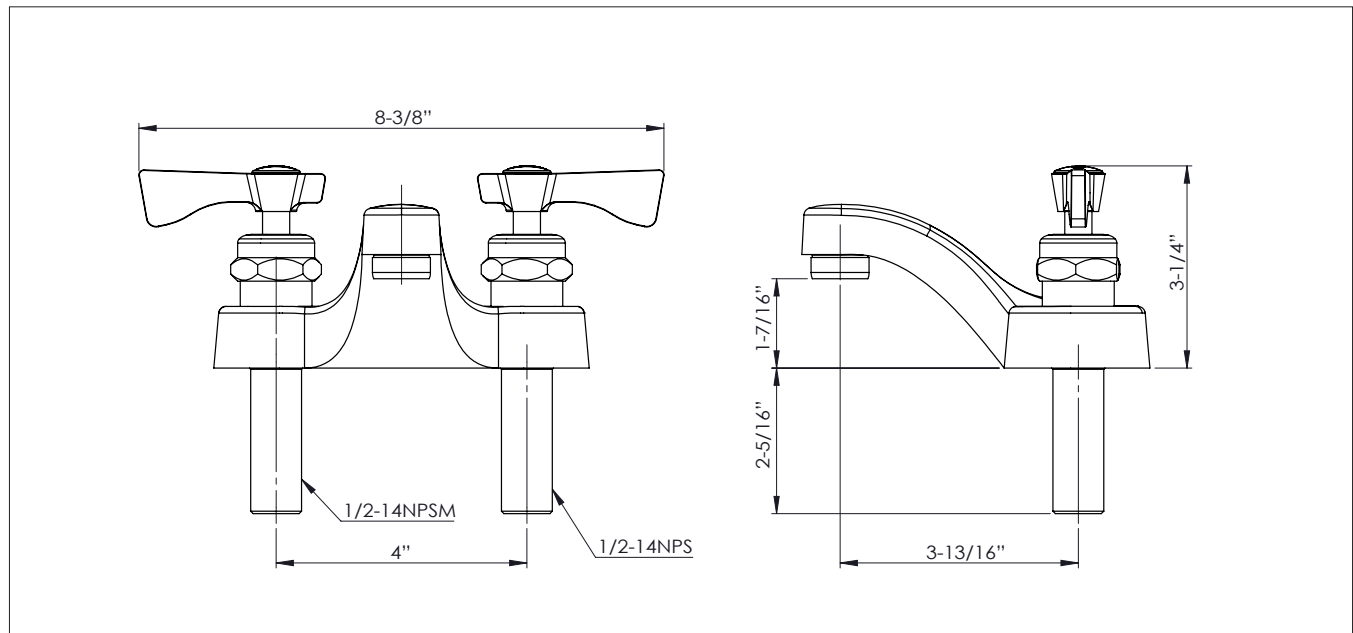

WARNING: Plumbing connections should be made by qualified personnel who will observe all applicable plumbing, sanitary and safety codes. California Proposition 65 Warning