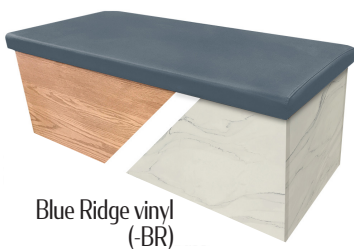

## WYOMING BENCHES (WY)

- Engineered oak wood or high-pressure laminate base [customer must specify wood or laminate base. If wood - customer must also specify stain color; if laminate - customer must specify laminate choice]
- Fully sculpted, springless seat - no springs to break, sag or squeak
- Quality, fabric-backed, commercial-grade vinyl
- Standard lengths: 24", 30", 44", 48", 60", 72", 84" & 96"
- Base height: 16"
- Cushion thickness: 2-1/2"
- Total height: 18-1/2"
- Base width: 15"
- Cushion width: 18"