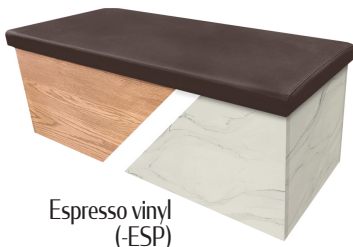

## WYOMING BENCHES (WY)

- Engineered oak wood or high-pressure laminate base [customer must specify wood or laminate base. If wood - customer must also specify stain color; if laminate - customer must specify laminate choice]
- Fully sculpted, springless seat - no springs to break, sag or squeak
- Quality, fabric-backed, commercial-grade vinyl
- Standard lengths: 24", 30", 44", 48", 60", 72", 84" & 96"
- Base height: 16"
- Cushion thickness: 2-1/2"
- Total height: 18-1/2"
- Base width: 15"
- Cushion width: 18"