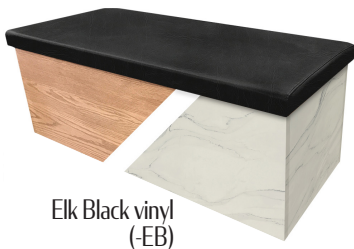

## WYOMING BENCHES (WY)

- Engineered oak wood or high-pressure laminate base [customer must specify wood or laminate base. If wood - customer must also specify stain color; if laminate - customer must specify laminate choice]
- Fully sculpted, springless seat - no springs to break, sag or squeak
- Quality, fabric-backed, commercial-grade vinyl
- Standard lengths: 24", 30", 44", 48", 60", 72", 84" & 96"
- Base height: 16"
- Cushion thickness: 2-1/2"
- Total height: 18-1/2"
- Base width: 15"
- Cushion width: 18"