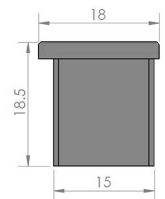

## WYOMING BENCHES (WY)

- Engineered oak wood or high-pressure laminate base [customer must specify wood or laminate base. If wood - customer must also specify stain color; if laminate - customer must specify laminate choice]
- Fully sculpted, springless seat - no springs to break, sag or squeak
- Quality, fabric-backed, commercial-grade vinyl
- Standard lengths: 24", 30", 44", 48", 60", 72", 84" & 96"
- Base height: 16"
- Cushion thickness: 2-1/2"
- Total height: 18-1/2"
- Base width: 15"
- Cushion width: 18"