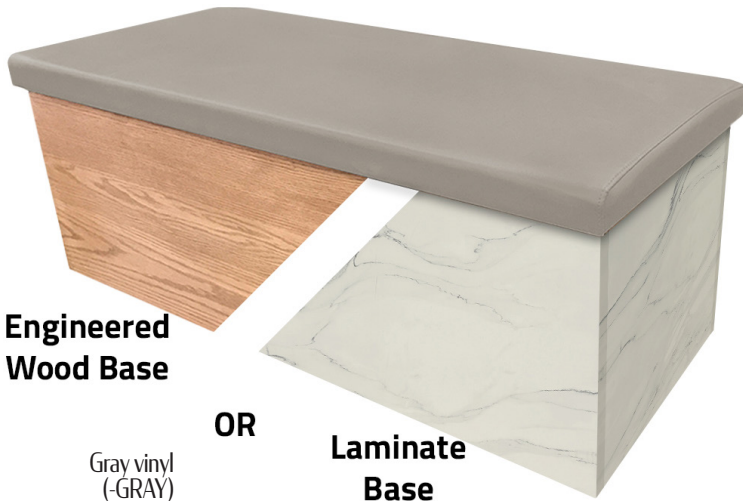

## WYOMING BENCHES (WY)

- Engineered oak wood or high-pressure laminate base [customer must specify wood or laminate base. If wood - customer must also specify stain color; if laminate - customer must specify laminate choice]
- Fully sculpted, springless seat - no springs to break, sag or squeak
- Quality, fabric-backed, commercial-grade vinyl
- Standard lengths: 24", 30", 44", 48", 60", 72", 84" & 96"
- Base height: 16"
- Cushion thickness: 2-1/2"
- Total height: 18-1/2"
- Base width: 15"
- Cushion width: 18"