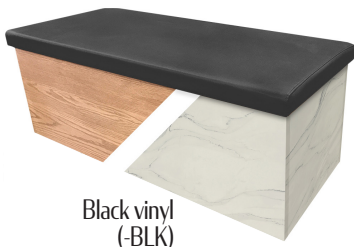

## WYOMING BENCHES (WY)

- Engineered oak wood or high-pressure laminate base [customer must specify wood or laminate base. If wood - customer must also specify stain color; if laminate - customer must specify laminate choice]
- Fully sculpted, springless seat - no springs to break, sag or squeak
- Quality, fabric-backed, commercial-grade vinyl
- Standard lengths: 24", 30", 44", 48", 60", 72", 84" & 96"
- Base height: 16"
- Cushion thickness: 2-1/2"
- Total height: 18-1/2"
- Base width: 15"
- Cushion width: 18"