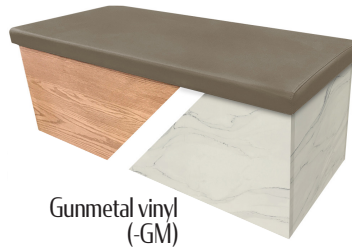

## WYOMING BENCHES (WY)

- Engineered oak wood or high-pressure laminate base [customer must specify wood or laminate base. If wood - customer must also specify stain color; if laminate - customer must specify laminate choice]
- Fully sculpted, springless seat - no springs to break, sag or squeak
- Quality, fabric-backed, commercial-grade vinyl
- Standard lengths: 24", 30", 44", 48", 60", 72", 84" & 96"
- Base height: 16"
- Cushion thickness: 2-1/2"
- Total height: 18-1/2"
- Base width: 15"
- Cushion width: 18"