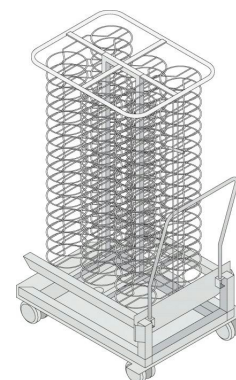

Specification/Data sheet

Mobile plate rack 202 - Special, 120 plates

Article number: 60.22.108

Description

- Special version
- Finishing up to 120 plates
- Max. plate diameter 310 mm (12 1/4")
- Contact surface of the plate max. 195 mm in diameter
- Ring distance 65 mm
- Ceramic tube for core temperature
- 4 Tandem steering casters (2 with brake - metal parts CNS)
- W 772mm (30 3/8") x D 1016mm (40") x H 1711mm (67")

Difference to standard

- 120 plates
- Height of plate rim max. 25 mm
- Height of meals max. 53 mm
- Clear width between the rings 65 mm

Capacity (GN-container/grids)

- 120 plates max. 310 mm in diameter

Material

- CNS 1.4301 (CNS 304)

Hint

- To be delivered with handle
- In conjunction with Thermocover (Optional)

Specification/Data sheet
Mobile plate rack 202 - Special, 120 plates