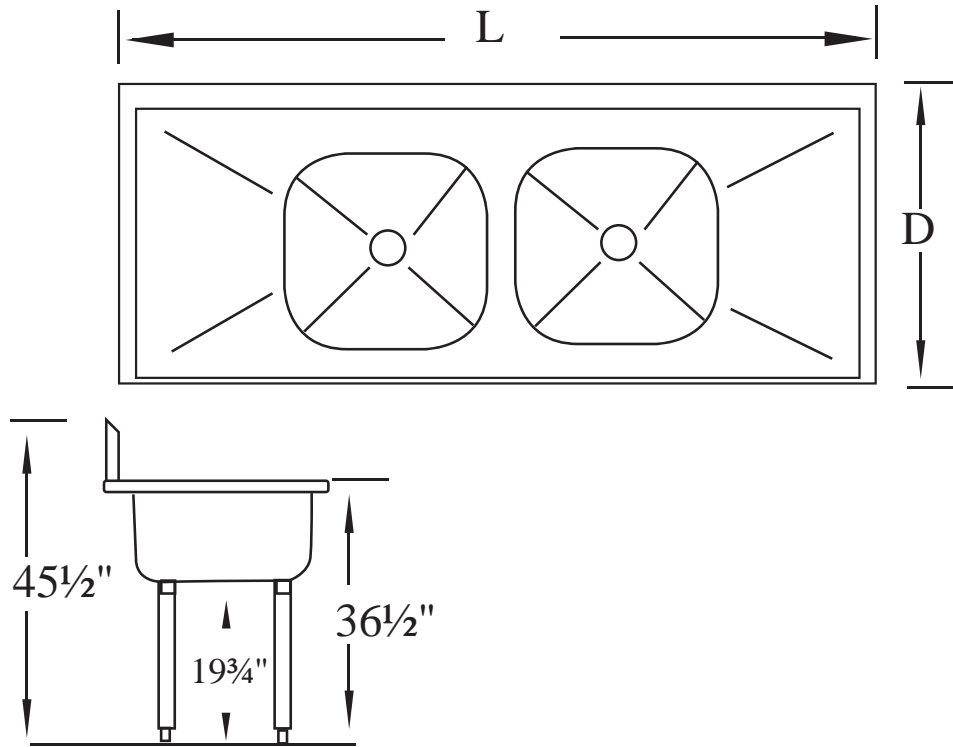

Item# _____
Project: _____
Qty: _____

2 Bowl Economy Sink Stainless Steel 18 Gauge, 14" Deep

Serv-Ware

Features

- 304 Series Stainless Steel
- 18 Gauge Construction
- Stainless Steel Gussets
- 14" Deep Bowls Welded Together
- 9½" Backsplash (11¾" from Deck to Tile Edge)
- Galvanized Legs with Adjustable Feet
- Basket Strainers Included

Serv-Ware
www.servware.com

Phone:(800).768.5953

Fax:(800).976.1299

Revised 1/17

Item# _____

Project: _____

Qty: _____

2 Bowl Economy Sink Stainless Steel 18 Gauge, 14" Deep

Serv-Ware

Model	Bowl Size (W x D)	Drain Boards	Size (D x W)	Weight/lbs (Shipping)
E2CWP1818	18" x 18"	N/A	23.5" x 41"	75
E2CWP18182-18	18" x 18"	Two 18"	23.5" x 72"	126
E2CWP1818L-18	18" x 18"	One 18" Left	23.5" x 56.5"	101
E2CWP1818R-18	18" x 18"	One 18" Right	23.5" x 56.5"	101
E2CWP2424	24" x 24"	N/A	29.5" x 53"	80
E2CWP2424L-24	24" x 24"	One 24" Left	29.5" x 74.5"	89
E2CWP2424R-24	24" x 24"	One 24" Right	29.5" x 74.5"	89
E2CWP24242-24	24" x 24"	Two 24"	29.5" x 96"	136