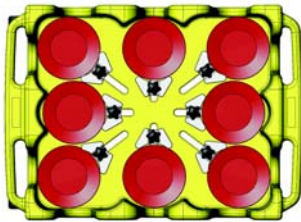

FEATURES

- Designed to store under counters
- Accommodates one size, or a combination of round and oval plates or bowls from 4¹/₂" (11.4 cm) to 12¹/₂" (31.8 cm)
- Two casters with brakes

DESCRIPTION

Traex® Adjustable Plate Caddy features posts that adjust from top, rather than the base to accommodate multiple sizes at the same time. Rotational molded body, dual side handles and casters with brakes provide durability and easy maneuverability. The included vinyl cover provides sanitary storage.

ADC-8 8 post dividers, 8 stacks hold 7 $\frac{1}{8}$ " - 8 $\frac{1}{2}$ " plates
 ADC-10 10 post dividers, 9 stacks hold 5 $\frac{1}{2}$ " - 7 $\frac{1}{8}$ " plates
 ADC-14 14 post dividers, 13 stacks hold 4 $\frac{1}{2}$ " - 5 $\frac{1}{2}$ " plates

DIMENSIONS

□ L40 x W30 x H30 $\frac{3}{8}$ " (101.6 x 72.6 x 77.8)

□ Dimensions shown in inches (cm).

ADC-2

ADC-4

ADC-6

ADC-8

ADC-10

ADC-14

SPECIFICATIONS

Item No.	Country of Origin	Item Bar Code	Case Information					Cube CU FT (CU M)
			Case Lot	Height IN (CM)	Width IN (CM)	Length IN (CM)	Weight LB (KG)	
ADC-2	USA	029419862290	1 Each	30 (78.7)	29 $\frac{3}{8}$ (75.2)	40 $\frac{1}{4}$ (103.5)	74 (33.6)	21.66 (0.16)
ADC-4		029419862306					75.4 (34.2)	
ADC-6		029419862320					79.5 (36)	
ADC-8		029419862337					81.5 (37)	
ADC-10		029419862276					85.9 (39)	
ADC-14		029419862283					92.9 (42.1)	