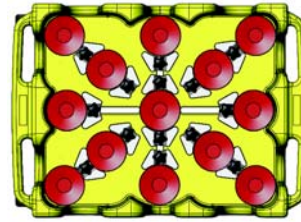

FEATURES

- Designed to store under counters
- Accommodates one size, or a combination of round and oval plates or bowls from 4¹/₂" (11.4 cm) to 12¹/₂" (31.8 cm)
- Two casters with brakes

DESCRIPTION

Traex® Adjustable Plate Caddy features posts that adjust from top, rather than the base to accommodate multiple sizes at the same time. Rotational molded body, dual side handles and casters with brakes provide durability and easy maneuverability. The included vinyl cover provides sanitary storage.

ADC-8 8 post dividers, 8 stacks hold 7 $\frac{1}{8}$ " - 8 $\frac{1}{2}$ " plates
 ADC-10 10 post dividers, 9 stacks hold 5 $\frac{1}{2}$ " - 7 $\frac{1}{8}$ " plates
 ADC-14 14 post dividers, 13 stacks hold 4 $\frac{1}{2}$ " - 5 $\frac{1}{2}$ " plates

DIMENSIONS

□ L40 x W30 x H30 $\frac{3}{8}$ " (101.6 x 72.6 x 77.8)

□ Dimensions shown in inches (cm).

ADC-2

ADC-4

ADC-6

ADC-8

ADC-10

ADC-14

SPECIFICATIONS

Item No.	Country of Origin	Item Bar Code	Case Information					Cube CU FT (CU M)
			Case Lot	Height IN (CM)	Width IN (CM)	Length IN (CM)	Weight LB (KG)	
ADC-2	USA	029419862290	1 Each	30 (78.7)	29 $\frac{3}{8}$ (75.2)	40 $\frac{1}{4}$ (103.5)	74 (33.6)	21.66 (0.16)
ADC-4		029419862306					75.4 (34.2)	
ADC-6		029419862320					79.5 (36)	
ADC-8		029419862337					81.5 (37)	
ADC-10		029419862276					85.9 (39)	
ADC-14		029419862283					92.9 (42.1)	