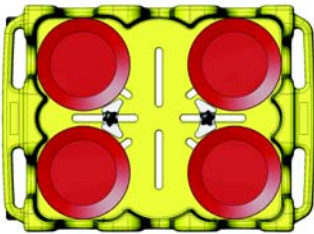

FEATURES

- Designed to store under counters
- Accommodates one size, or a combination of round and oval plates or bowls from 4¹/₂" (11.4 cm) to 12¹/₂" (31.8 cm)
- Two casters with brakes

DESCRIPTION

Traex® Adjustable Plate Caddy features posts that adjust from top, rather than the base to accommodate multiple sizes at the same time. Rotational molded body, dual side handles and casters with brakes provide durability and easy maneuverability. The included vinyl cover provides sanitary storage.

Technical Services: 800.628.0832
 Technical Services Fax: 920.459.5462

TRAEX® ADJUSTABLE PLATE CADDY, LARGE

MODELS

ADC-2 2 post dividers, 4 stacks hold 11 $\frac{5}{8}$ " - 12 $\frac{1}{2}$ " plates
 ADC-4 4 post dividers, 5 stacks hold 10 $\frac{3}{4}$ " - 11 $\frac{1}{2}$ " plates
 ADC-6 6 post dividers, 6 stacks hold 8 $\frac{5}{8}$ " - 9 $\frac{1}{8}$ " plates or
 5 stacks hold 9 $\frac{1}{8}$ " - 10 $\frac{5}{8}$ " plates

ADC-8 8 post dividers, 8 stacks hold 7 $\frac{1}{8}$ " - 8 $\frac{1}{2}$ " plates
 ADC-10 10 post dividers, 9 stacks hold 5 $\frac{1}{2}$ " - 7 $\frac{1}{8}$ " plates
 ADC-14 14 post dividers, 13 stacks hold 4 $\frac{1}{2}$ " - 5 $\frac{1}{2}$ " plates

DIMENSIONS

□ L40 x W30 x H30 $\frac{3}{8}$ " (101.6 x 72.6 x 77.8)

□ Dimensions shown in inches (cm).

ADC-2

ADC-4

ADC-6

ADC-8

ADC-10