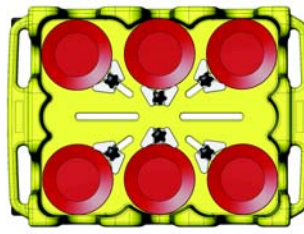

FEATURES

- Designed to store under counters
- Accommodates one size, or a combination of round and oval plates or bowls from 4¹/₂" (11.4 cm) to 12¹/₂" (31.8 cm)
- Two casters with brakes

DESCRIPTION

Traex® Adjustable Plate Caddy features posts that adjust from top, rather than the base to accommodate multiple sizes at the same time. Rotational molded body, dual side handles and casters with brakes provide durability and easy maneuverability. The included vinyl cover provides sanitary storage.

ADC-8 8 post dividers, 8 stacks hold 7 $\frac{1}{8}$ " - 8 $\frac{1}{2}$ " plates
 ADC-10 10 post dividers, 9 stacks hold 5 $\frac{1}{2}$ " - 7 $\frac{1}{8}$ " plates
 ADC-14 14 post dividers, 13 stacks hold 4 $\frac{1}{2}$ " - 5 $\frac{1}{2}$ " plates

DIMENSIONS

□ L40 x W30 x H30 $\frac{3}{8}$ " (101.6 x 72.6 x 77.8)

□ Dimensions shown in inches (cm).

ADC-2

ADC-4

ADC-6

ADC-8

ADC-10

ADC-14

SPECIFICATIONS

Item No.	Country of Origin	Item Bar Code	Case Information					Cube CU FT (CU M)
			Case Lot	Height IN (CM)	Width IN (CM)	Length IN (CM)	Weight LB (KG)	
ADC-2	USA	029419862290	1 Each	30 (78.7)	29 $\frac{3}{8}$ (75.2)	40 $\frac{1}{4}$ (103.5)	74 (33.6)	21.66 (0.16)
ADC-4		029419862306					75.4 (34.2)	
ADC-6		029419862320					79.5 (36)	
ADC-8		029419862337					81.5 (37)	
ADC-10		029419862276					85.9 (39)	
ADC-14		029419862283					92.9 (42.1)	