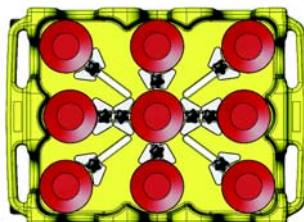

ADC-8 8 post dividers, 8 stacks hold 7 $\frac{1}{8}$ " - 8 $\frac{1}{2}$ " plates
 ADC-10 10 post dividers, 9 stacks hold 5 $\frac{1}{2}$ " - 7 $\frac{1}{8}$ " plates
 ADC-14 14 post dividers, 13 stacks hold 4 $\frac{1}{2}$ " - 5 $\frac{1}{2}$ " plates

DIMENSIONS

□ L40 x W30 x H30 $\frac{3}{8}$ " (101.6 x 72.6 x 77.8)

□ Dimensions shown in inches (cm).

ADC-2

ADC-4

ADC-6

ADC-8

ADC-10

ADC-14

SPECIFICATIONS

Item No.	Country of Origin	Item Bar Code	Case Information					Cube CU FT (CU M)
			Case Lot	Height IN (CM)	Width IN (CM)	Length IN (CM)	Weight LB (KG)	
ADC-2	USA	029419862290	1 Each	30 (78.7)	29 $\frac{3}{8}$ (75.2)	40 $\frac{1}{4}$ (103.5)	74 (33.6)	21.66 (0.16)
ADC-4		029419862306					75.4 (34.2)	
ADC-6		029419862320					79.5 (36)	
ADC-8		029419862337					81.5 (37)	
ADC-10		029419862276					85.9 (39)	
ADC-14		029419862283					92.9 (42.1)	